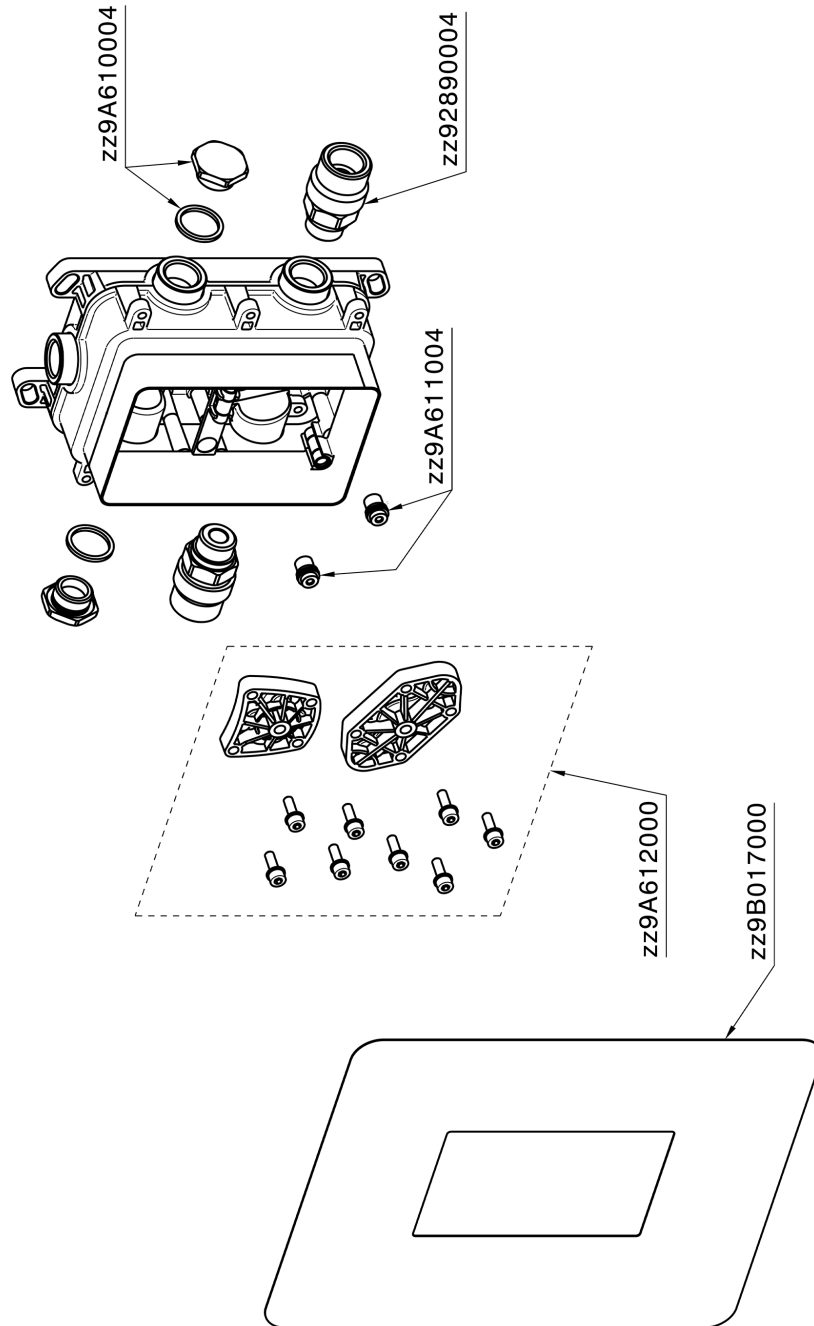

Exposed part for Single Lever One Box Valve DADO_DD0BM010

DD0BM010

<https://en.huberitalia.com/exposed-part-for-single-lever-one-box-valve-dado-dd0bm010>

One Box Universal Concealed Part ONE BOX_ZB00B031

ZB00B031

<https://en.huberitalia.com/one-box-universal-concealed-part-one-box-zb00b031>

One Box Universal Concealed Part ONE BOX_ZB00B030

ZB00B030

<https://en.huberitalia.com/one-box-universal-concealed-part-one-box-zb00b030>