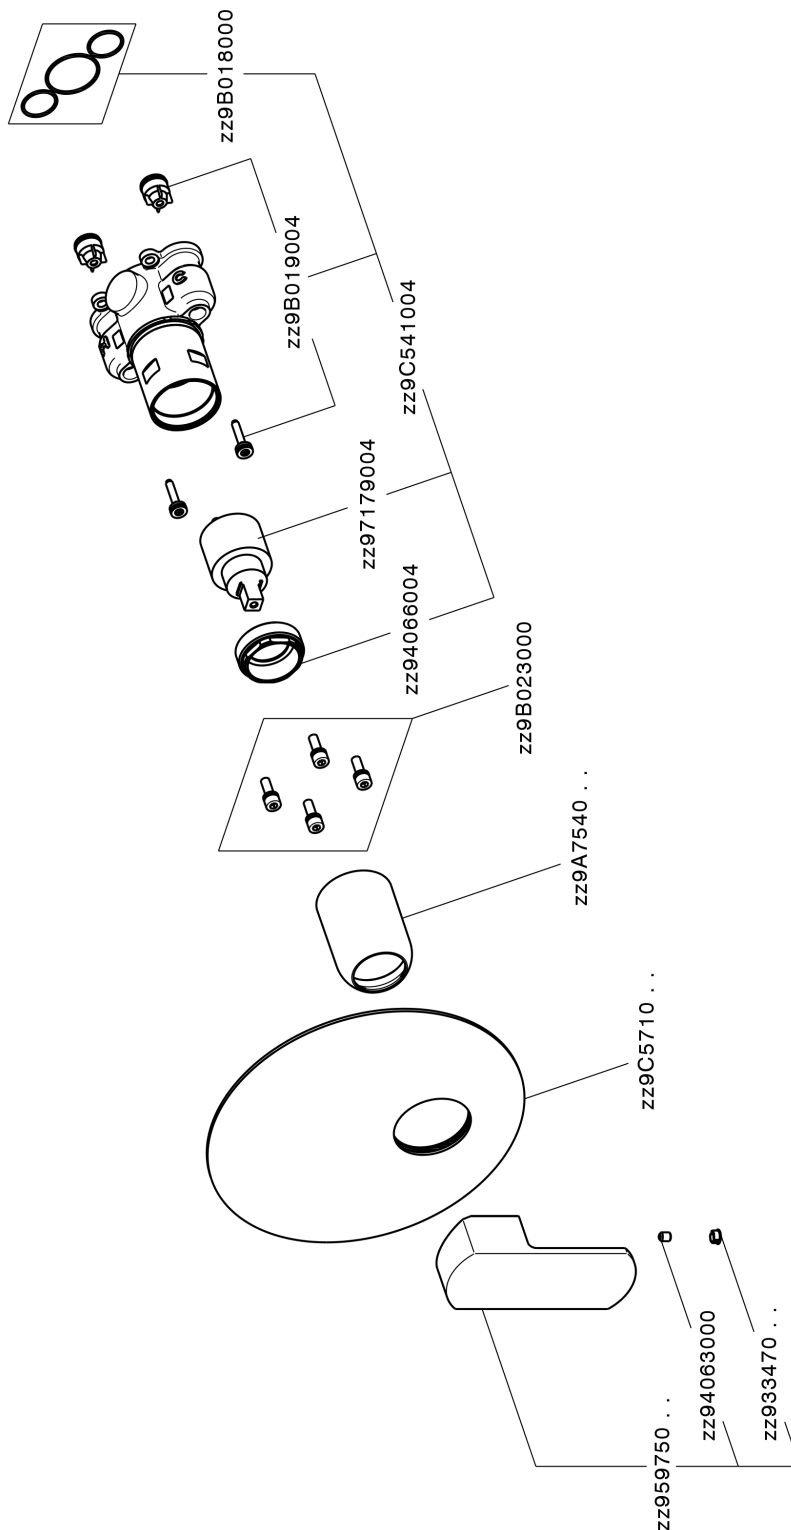

Exposed part for Single Lever One Box Valve DADO_DD0BM010

DD0BM010

<https://en.huberitalia.com/exposed-part-for-single-lever-one-box-valve-dado-dd0bm010>

One Box Universal Concealed Part ONE BOX_ZB00B031

ZB00B031

<https://en.huberitalia.com/one-box-universal-concealed-part-one-box-zb00b031>

One Box Universal Concealed Part ONE BOX_ZB00B030

ZB00B030

<https://en.huberitalia.com/one-box-universal-concealed-part-one-box-zb00b030>