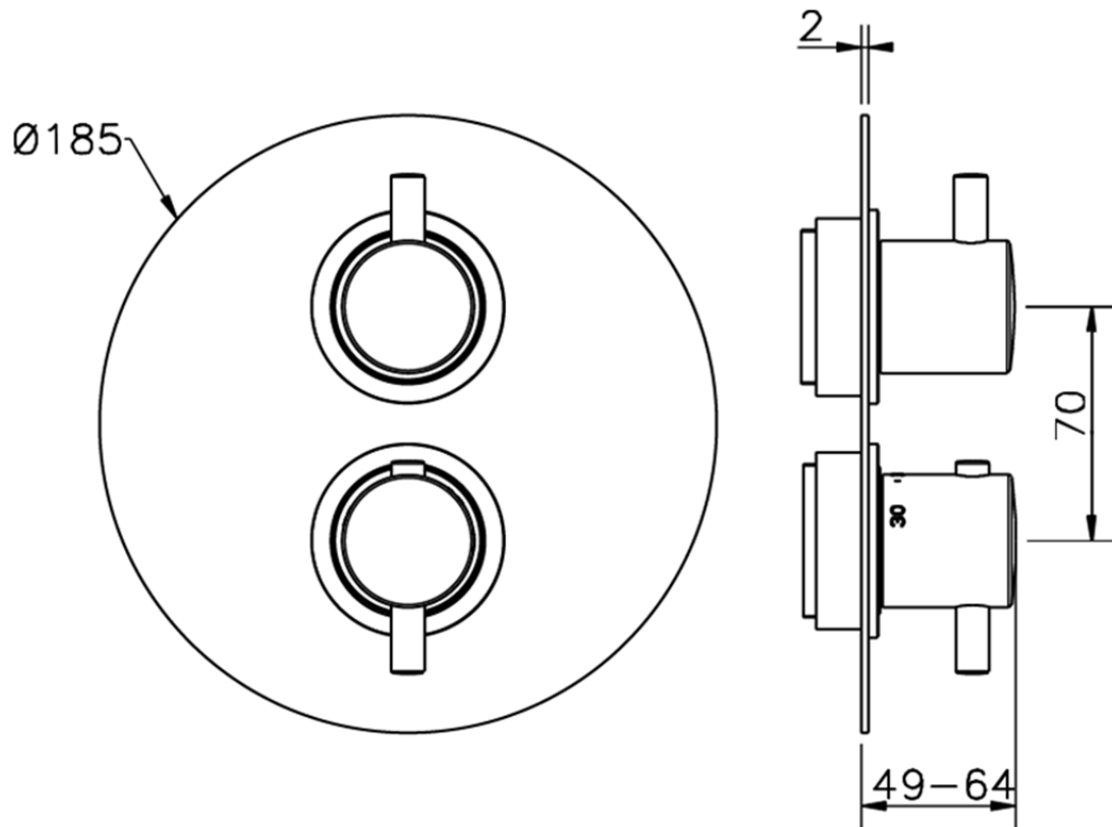

Exposed part for con.thermo.shower valve, 2-outlet NUOVA KIRUNA_K2018100

K2018100 <https://en.huberitalia.com/exposed-part-for-con-thermo-shower-valve-2-outlet-nuova-kiruna-k2018100>

Piastra/Plate/Plaque/Platte/Placa

2-3mm: XX 25-40 YY 76-91

10 mm: XX 16-31 YY 65-80

ZB018101

<https://en.huberitalia.com/2-outlet-concealed-thermostatic-shower-valve-concealed-zb018101>

2026-06-25