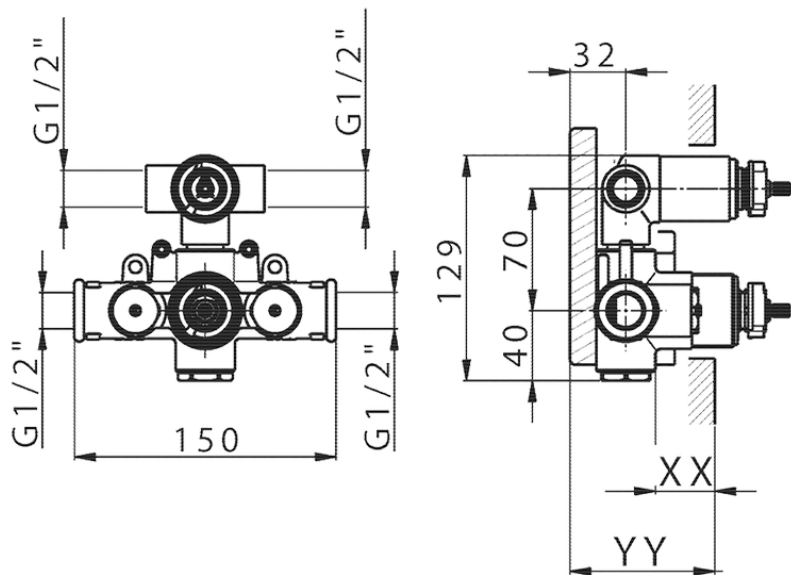

Exposed part for con.thermo.shower valve, 2-outlet NUOVA KIRUNA_K2018100

K2018100 <https://en.huberitalia.com/exposed-part-for-con-thermo-shower-valve-2-outlet-nuova-kiruna-k2018100>

Piastra/Plate/Plaque/Platte/Placa

2-3mm: XX 25-40 YY 76-91

10 mm: XX 16-31 YY 65-80

ZB018101

<https://en.huberitalia.com/2-outlet-concealed-thermostatic-shower-valve-concealed-zb018101>

2026-06-25