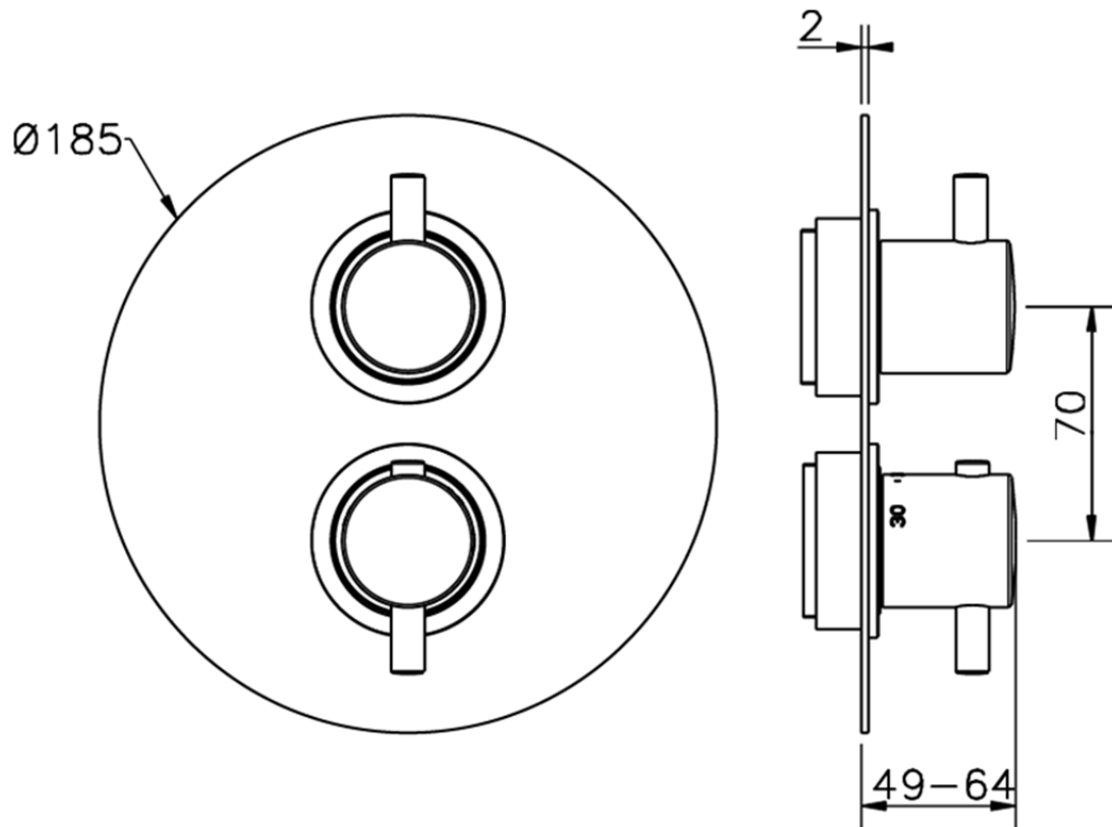

## Exposed part for con.thermo.shower valve, 2-outlet NUOVA KIRUNA\_K2018100

K2018100 <https://en.huberitalia.com/exposed-part-for-con-thermo-shower-valve-2-outlet-nuova-kiruna-k2018100>

## Piastra/Plate/Plaque/Platte/Placa

2-3mm: XX 25-40 YY 76-91

10 mm: XX 16-31 YY 65-80

ZB018101

<https://en.huberitalia.com/2-outlet-concealed-thermostatic-shower-valve-concealed-zb018101>

2026-04-07