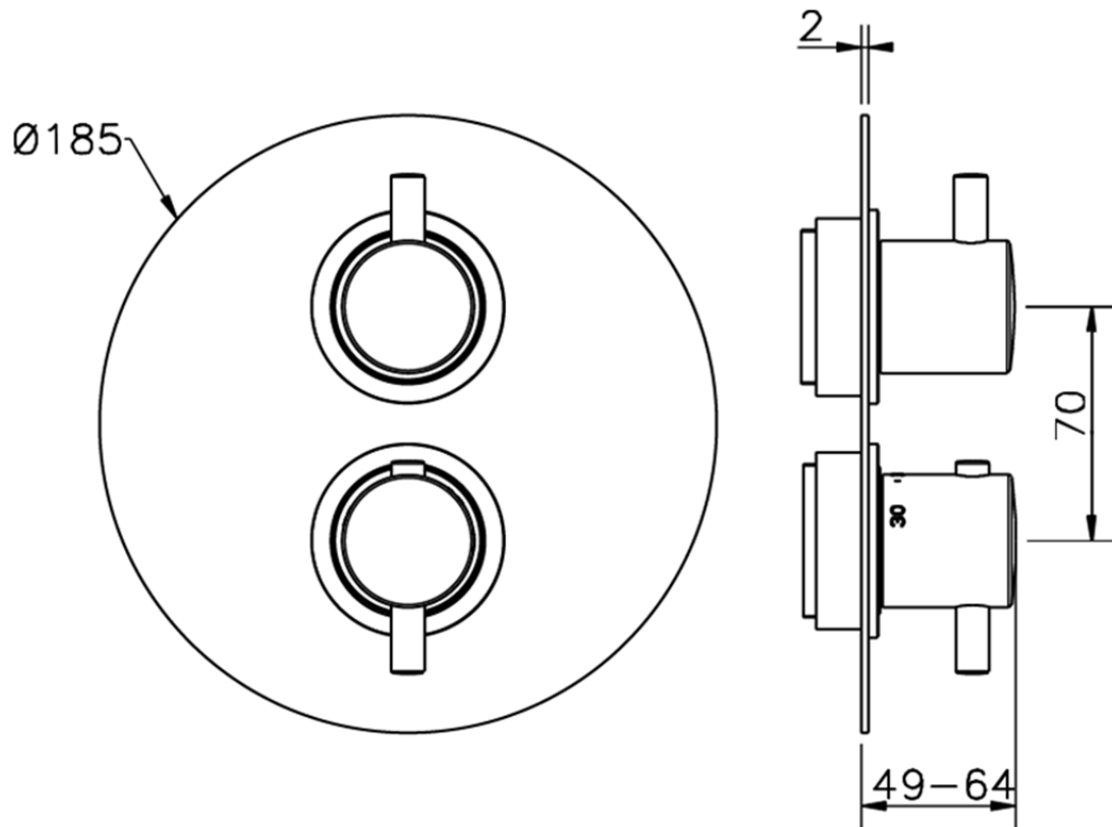

## Exposed part for con.thermo.shower valve, 2-outlet NUOVA KIRUNA\_K2018100

K2018100 <https://en.huberitalia.com/exposed-part-for-con-thermo-shower-valve-2-outlet-nuova-kiruna-k2018100>

## Piastra/Plate/Plaque/Platte/Placa

2-3mm: XX 25-40 YY 76-91

10 mm: XX 16-31 YY 65-80

ZB018101

<https://en.huberitalia.com/2-outlet-concealed-thermostatic-shower-valve-concealed-zb018101>

2026-05-25