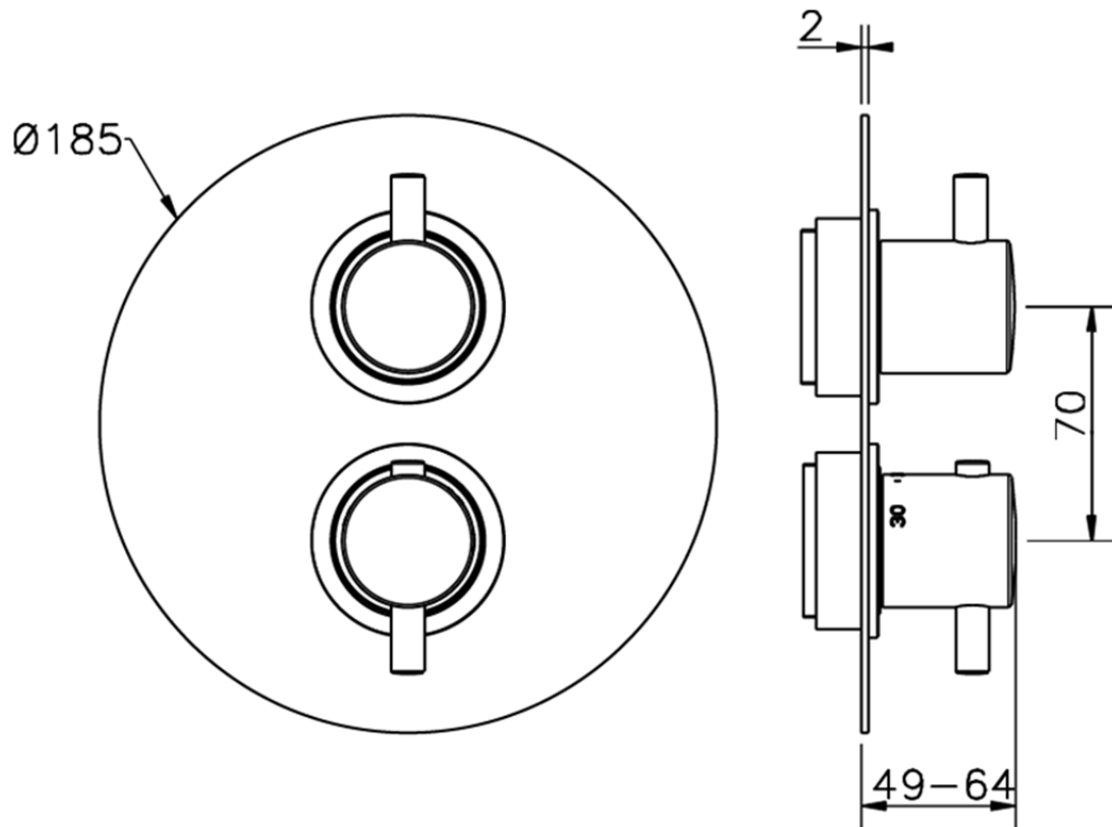

Exposed part for con.thermo.shower valve, 2-outlet NUOVA KIRUNA_K2018100

K2018100 <https://en.huberitalia.com/exposed-part-for-con-thermo-shower-valve-2-outlet-nuova-kiruna-k2018100>

Piastra/Plate/Plaque/Platte/Placa

2-3mm: XX 25-40 YY 76-91

10 mm: XX 16-31 YY 65-80

ZB018101

<https://en.huberitalia.com/2-outlet-concealed-thermostatic-shower-valve-concealed-zb018101>

2026-04-29