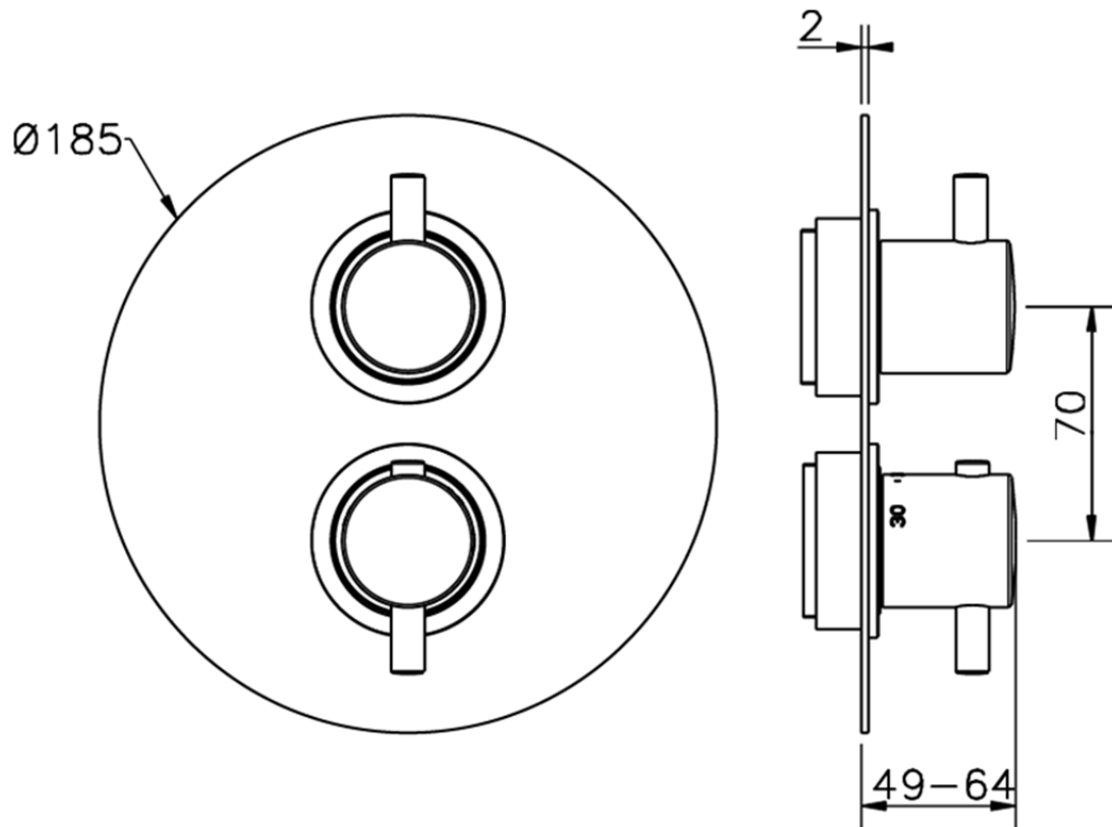

Exposed part for con.thermo.shower valve, 2-outlet NUOVA KIRUNA_K2018100

K2018100 <https://en.huberitalia.com/exposed-part-for-con-thermo-shower-valve-2-outlet-nuova-kiruna-k2018100>

Piastra/Plate/Plaque/Platte/Placa

2-3mm: XX 25-40 YY 76-91

10 mm: XX 16-31 YY 65-80

ZB018101

<https://en.huberitalia.com/2-outlet-concealed-thermostatic-shower-valve-concealed-zb018101>

2026-04-07