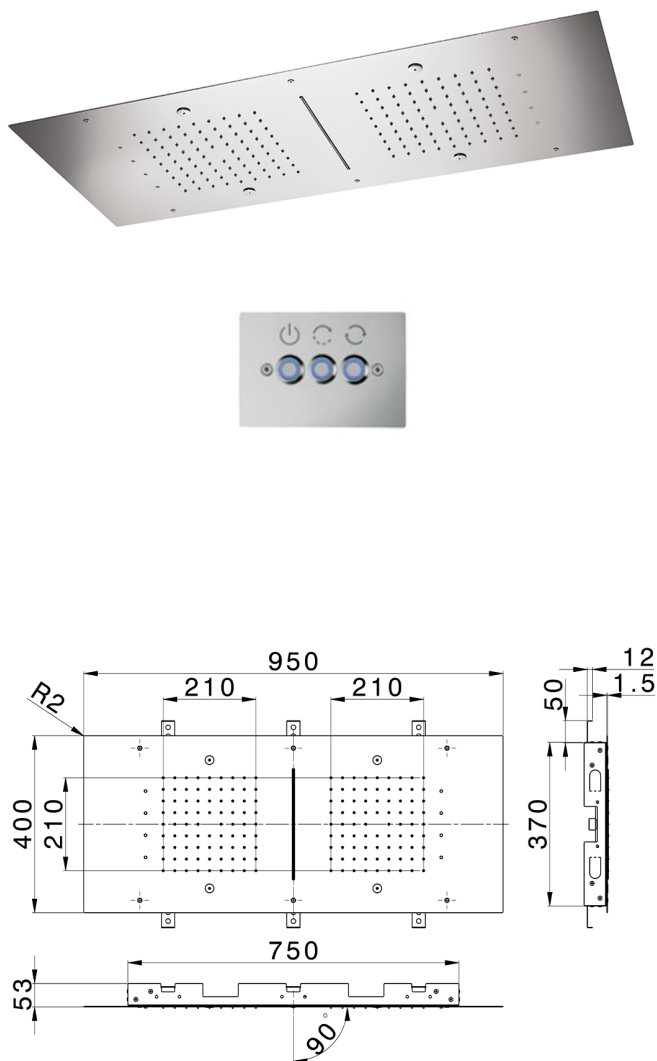

950x400 mm Ceiling showerheads ZEN_ZS1C0385

MODEL **ZS1C0385**

950x400 mm Ceiling showerheads, 2 rain, spraying, waterfall, chromotherapy functions, built-in control included, built-in control included, Stainless Steel AISI 304

AVAILABLE FINISHINGS

- **40** 40 Matt Black
- **4Q** 4Q Matt White
- **D1** D1 Brushed Inox
- **D2** D2 Polished Inox

CHARACTERISTICS

2024-12-18