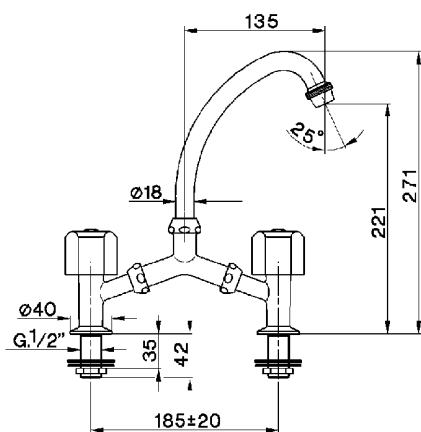

2-holes Sink mixer EVA_EV000600

MODEL **EV000600**

2-holes Sink mixer, without automatic pop-up waste, without handles, swivel spout

AVAILABLE FINISHINGS

CHARACTERISTICS

2024-12-04