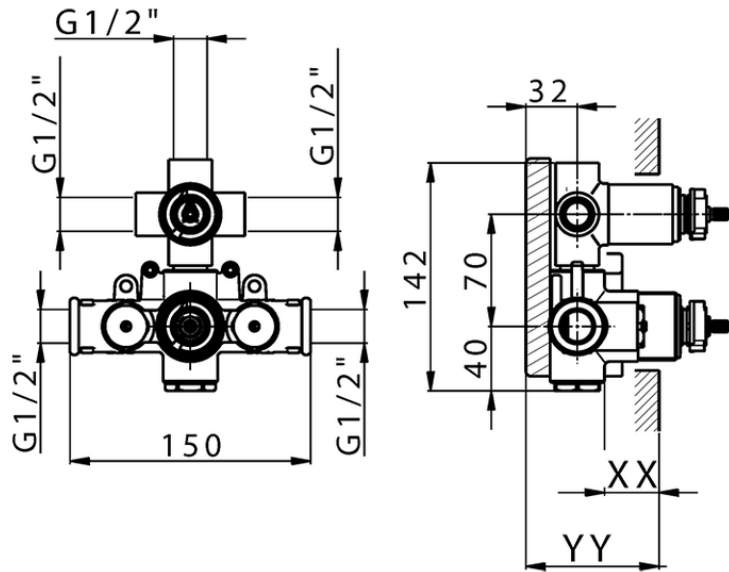

Exposed part for con.thermo.shower valve, 3-outlet NUOVA EGO_NE018200

NE018200 <https://en.huberitalia.com/exposed-part-for-con-thermo-shower-valve-3-outlet-nuova-ego-ne018200>

Piastra/Plate/Plaque/Platte/Placa

2-3mm: XX 25-40 YY 76-91

10 mm: XX 16-31 YY 65-80

ZB018201

<https://en.huberitalia.com/3-outlet-concealed-thermostatic-shower-valve-concealed-zb018201>

2026-06-25