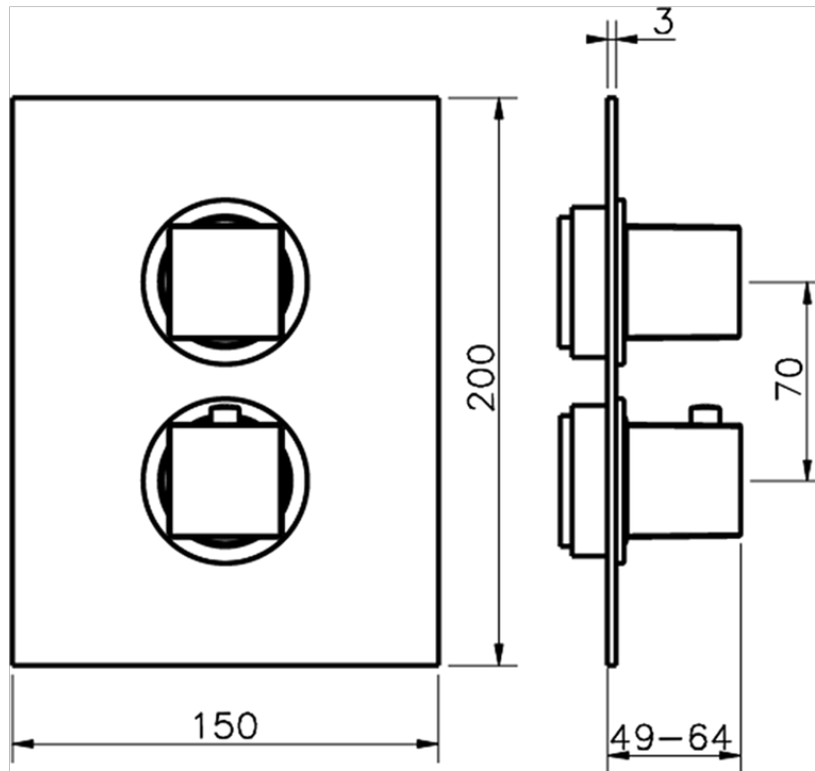

## Exposed part for con.thermo.shower valve, 3-outlet NUOVA EGO\_NE018200

NE018200 <https://en.huberitalia.com/exposed-part-for-con-thermo-shower-valve-3-outlet-nuova-ego-ne018200>

Piastra/Plate/Plaque/Platte/Placa

2-3mm: XX 25-40 YY 76-91

10 mm: XX 16-31 YY 65-80

ZB018201

<https://en.huberitalia.com/3-outlet-concealed-thermostatic-shower-valve-concealed-zb018201>

2026-05-25