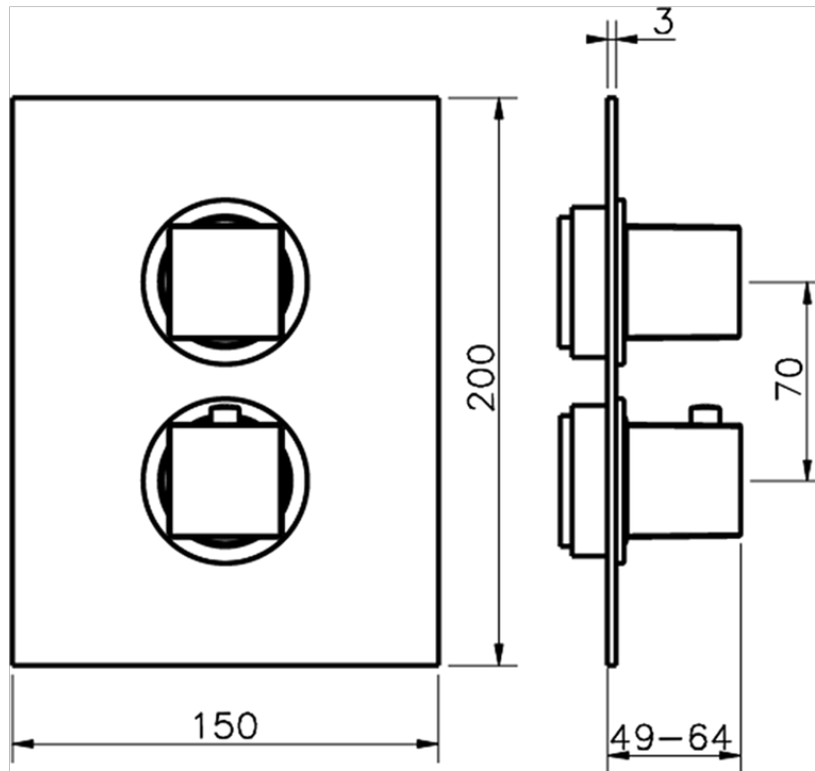

Exposed part for con.thermo.shower valve, 3-outlet NUOVA EGO_NE018200

NE018200 <https://en.huberitalia.com/exposed-part-for-con-thermo-shower-valve-3-outlet-nuova-ego-ne018200>

Piastra/Plate/Plaque/Platte/Placa

2-3mm: XX 25-40 YY 76-91

10 mm: XX 16-31 YY 65-80

ZB018201

<https://en.huberitalia.com/3-outlet-concealed-thermostatic-shower-valve-concealed-zb018201>

2026-04-06