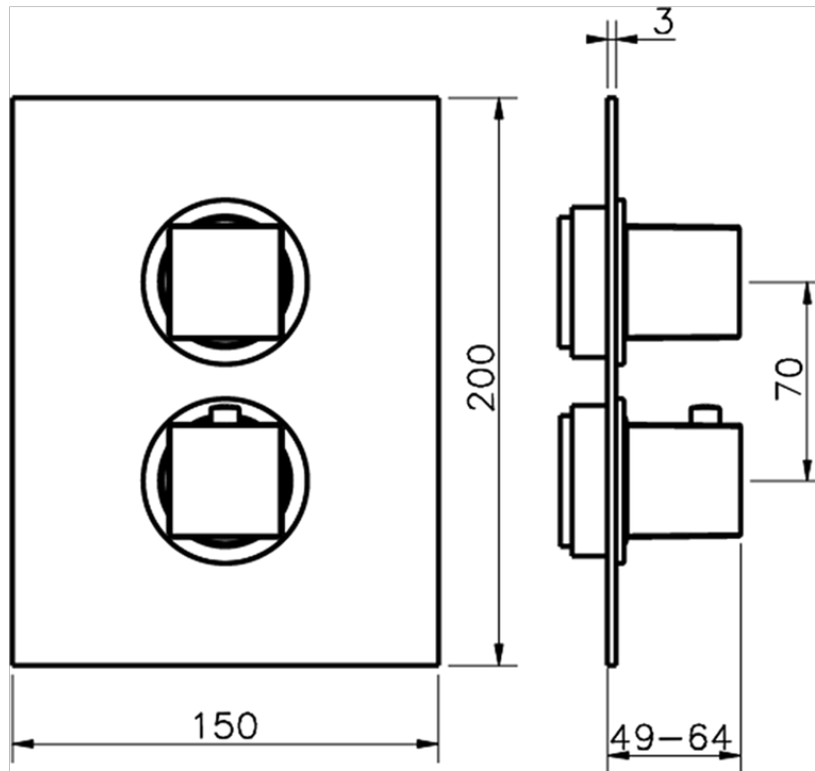

Exposed part for con.thermo.shower valve, 3-outlet NUOVA EGO_NE018200

NE018200 <https://en.huberitalia.com/exposed-part-for-con-thermo-shower-valve-3-outlet-nuova-ego-ne018200>

Piastra/Plate/Plaque/Platte/Placa

2-3mm: XX 25-40 YY 76-91

10 mm: XX 16-31 YY 65-80

ZB018201

<https://en.huberitalia.com/3-outlet-concealed-thermostatic-shower-valve-concealed-zb018201>

2026-06-25