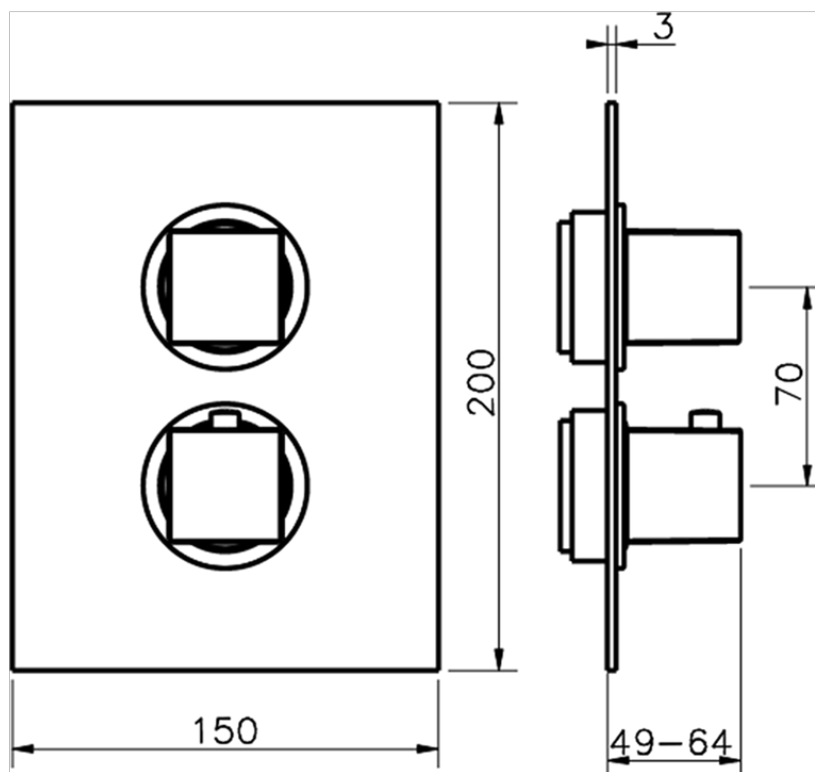

## Exposed part for con.thermo.shower valve, 3-outlet NUOVA EGO\_NE018200

NE018200 <https://en.huberitalia.com/exposed-part-for-con-thermo-shower-valve-3-outlet-nuova-ego-ne018200>

Piastra/Plate/Plaque/Platte/Placa

2-3mm: XX 25-40 YY 76-91

10 mm: XX 16-31 YY 65-80

ZB018201

<https://en.huberitalia.com/3-outlet-concealed-thermostatic-shower-valve-concealed-zb018201>

2026-04-29