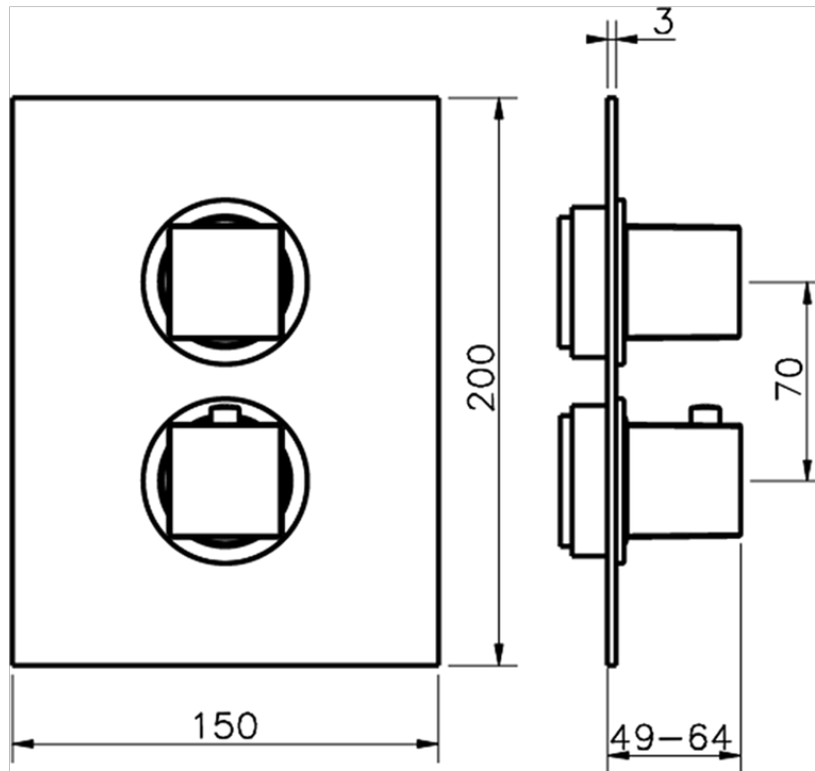

Exposed part for con.thermo.shower valve, 3-outlet NUOVA EGO_NE018200

NE018200 <https://en.huberitalia.com/exposed-part-for-con-thermo-shower-valve-3-outlet-nuova-ego-ne018200>

Piastra/Plate/Plaque/Platte/Placa

2-3mm: XX 25-40 YY 76-91

10 mm: XX 16-31 YY 65-80

ZB018201

<https://en.huberitalia.com/3-outlet-concealed-thermostatic-shower-valve-concealed-zb018201>

2026-05-25