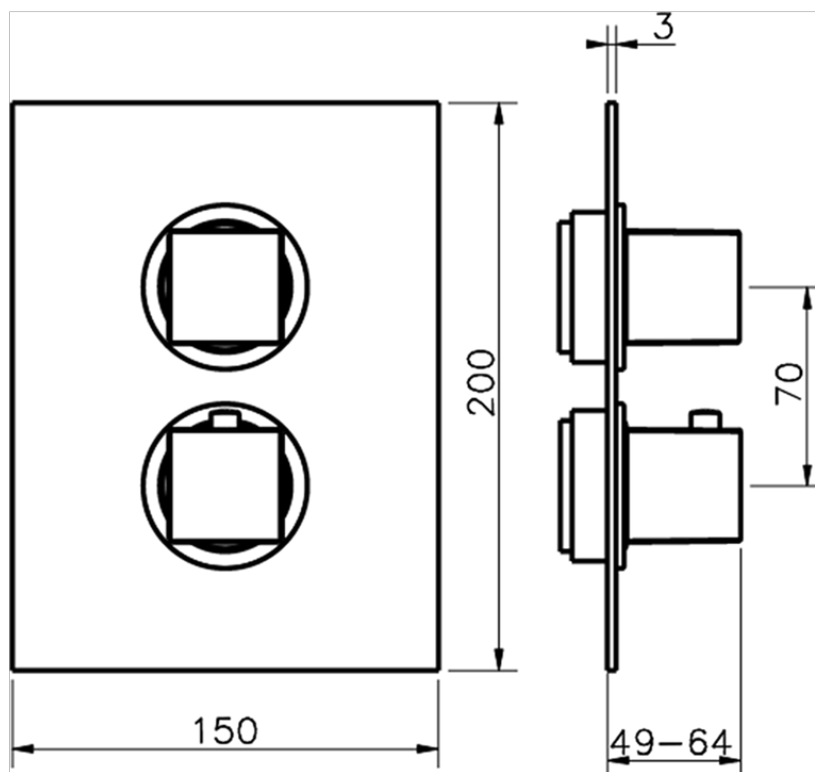

## Exposed part for con.thermo.shower valve, 3-outlet NUOVA EGO\_NE018200

NE018200 <https://en.huberitalia.com/exposed-part-for-con-thermo-shower-valve-3-outlet-nuova-ego-ne018200>

Piastra/Plate/Plaque/Platte/Placa

2-3mm: XX 25-40 YY 76-91

10 mm: XX 16-31 YY 65-80

ZB018201

<https://en.huberitalia.com/3-outlet-concealed-thermostatic-shower-valve-concealed-zb018201>

2026-06-25