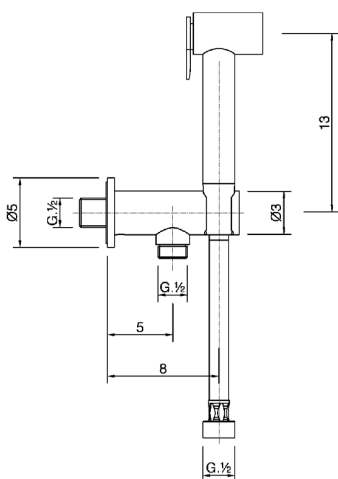

Bidet handshower set HYGENIC SHOWERS_TT007910

MODEL **TT007910**

Bidet handshower set, wall mounted bracket with safety valve, Bidet handshower, 120 cm PVC flexible hose

AVAILABLE FINISHINGS

-  **21** 21 Chrome
-  **24** 24 Gold

CHARACTERISTICS

Bidet handshower

2024-09-19