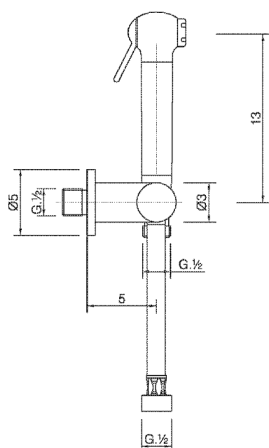

CHARACTERISTICS

Bidet handshower