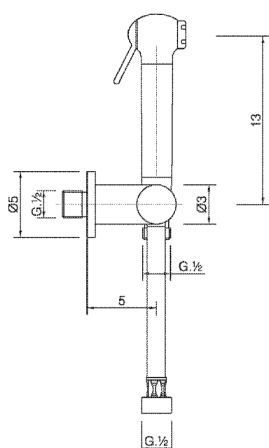

Bidet handshower set COMMUNITY_SF007900

MODEL **SF007900**

Bidet handshower set, wall mounted bracket with 1/2" stopvalve, Bidet handshower, 120 cm Brass flexible hose

AVAILABLE FINISHINGS

-  **21** 21 Chrome
-  **24** 24 Gold

CHARACTERISTICS

Bidet handshower

2026-06-13