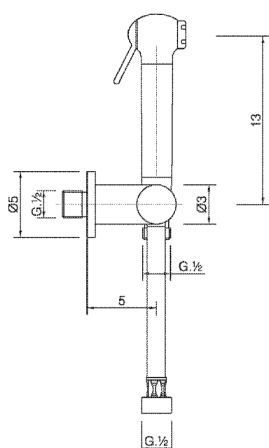

CHARACTERISTICS

Bidet handshower