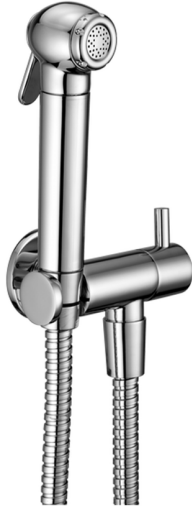

Bidet handshower set COMMUNITY_SF007900

MODEL **SF007900**

Bidet handshower set, wall mounted bracket with 1/2" stopvalve, Bidet handshower, 120 cm Brass flexible hose

AVAILABLE FINISHINGS

-  **21** 21 Chrome
-  **24** 24 Gold

CHARACTERISTICS

Bidet handshower

2026-06-10