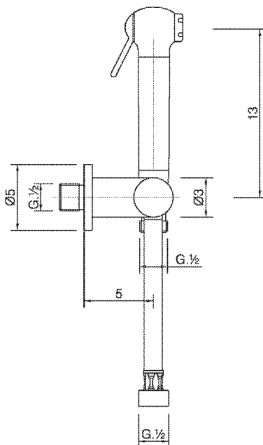

Bidet handshower set COMMUNITY_SF007900

MODEL **SF007900**

Bidet handshower set, wall mounted bracket with 1/2" stopvalve, Bidet handshower, 120 cm Brass flexible hose

AVAILABLE FINISHINGS

-  **21** 21 Chrome
-  **24** 24 Gold

CHARACTERISTICS

Bidet handshower

2026-06-10