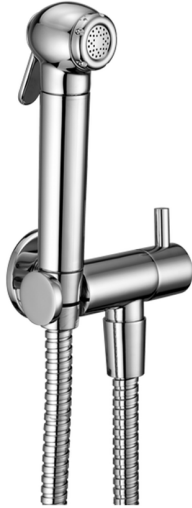

Bidet handshower set COMMUNITY_SF007900

MODEL **SF007900**

Bidet handshower set, wall mounted bracket with 1/2" stopvalve, Bidet handshower, 120 cm Brass flexible hose

AVAILABLE FINISHINGS

-  **21** 21 Chrome
-  **24** 24 Gold

CHARACTERISTICS

Bidet handshower

2026-04-08