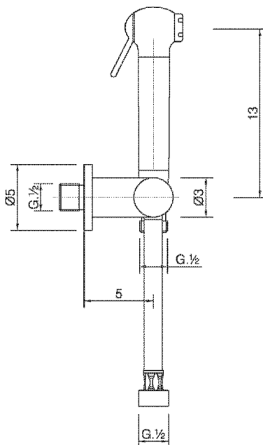

CHARACTERISTICS

Bidet handshower