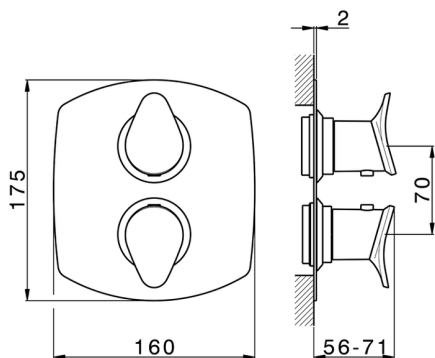

Exposed part for con.thermo.shower valve 1-outlet THERMO_HC007300

MODEL **HC007300**

Exposed part for 1-outlet thermostatic mixer, with stop valve, without concealed part, for item ZB007300

AVAILABLE FINISHINGS

-  **21** 21 Chrome
-  **2P** 2P Rose Gold
-  **2Q** 2Q Black Titanium
-  **40** 40 Matt Black
-  **4Q** 4Q Matt White
-  **6T** 6T Chrome/Matt Black

CHARACTERISTICS

Installation **Concealed**
 Required concealed parts **ZB007300**

1-Outlet Concealed thermostatic shower mixer, Stopvalve, without trim kit

AVAILABLE FINISHINGS

04 04 Without finishing

CHARACTERISTICS

Installation **Concealed**

Cartridge Spare Parts **24.04A.PP**

8x20 Plus P Thermostatic Valve

Concealed **1**

Piastra/Plate/Plaque/Platte/Placa

2-3mm: XX 25-40 YY 76-91

10 mm: XX 16-31 YY 65-80

Thermostatic

The Huber thermostatic is your personal water manager, helping you to handle, control and save water and energy.