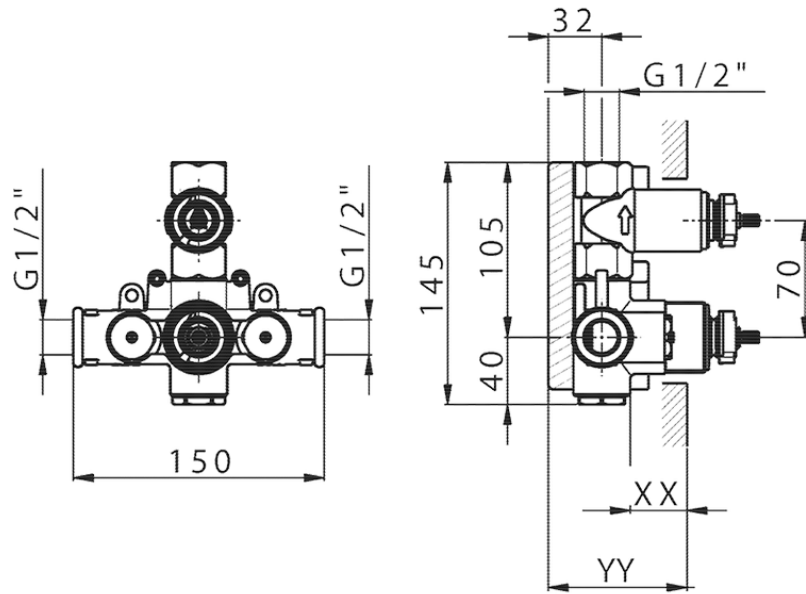

## Exposed part for con.thermo.shower valve 1-outlet THERMO\_HC007300

HC007300

<https://en.huberitalia.com/exposed-part-for-con-thermo-shower-valve-1-outlet-thermo-hc007300>

Piastra/Plate/Plaque/Platte/Placa

2-3mm: XX 25-40 YY 76-91

10 mm: XX 16-31 YY 65-80

ZB007300

<https://en.huberitalia.com/1-outlet-concealed-thermostatic-shower-valve-concealed-zb007300>

2025-01-06