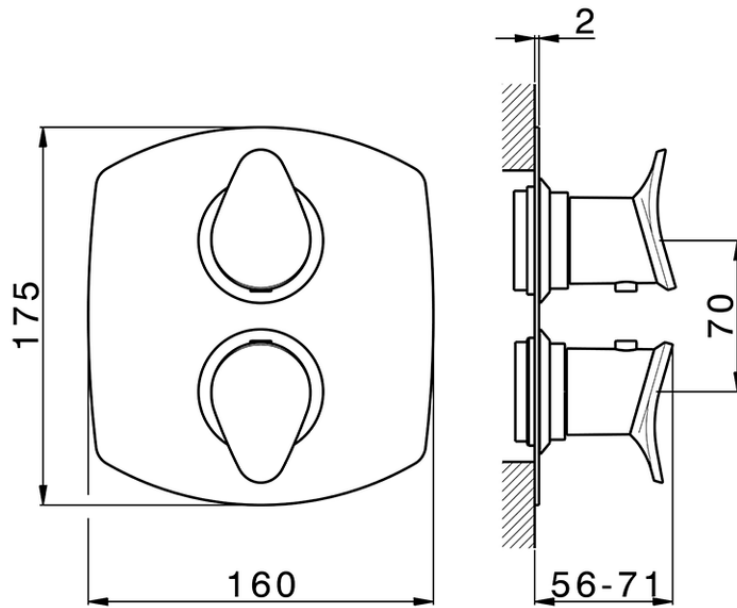

## Exposed part for con.thermo.shower valve 1-outlet THERMO\_HC007300

HC007300

<https://en.huberitalia.com/exposed-part-for-con-thermo-shower-valve-1-outlet-thermo-hc007300>

Piastra/Plate/Plaque/Platte/Placa

2-3mm: XX 25-40 YY 76-91

10 mm: XX 16-31 YY 65-80

ZB007300

<https://en.huberitalia.com/1-outlet-concealed-thermostatic-shower-valve-concealed-zb007300>

2025-01-06