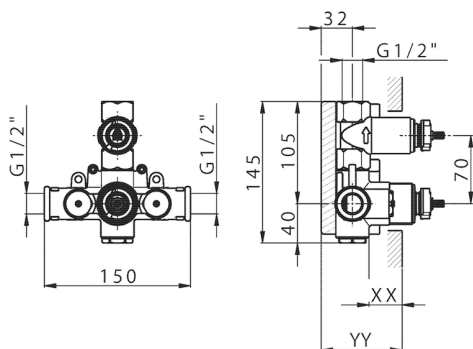

1-Outlet Concealed thermostatic shower mixer, Stopvalve, without trim kit

AVAILABLE FINISHINGS

CHARACTERISTICS

Installation	Concealed
Cartridge Spare Parts	24.04A.PP
8x20 Plus P Thermostatic Valve	
Concealed	1

Piastra/Plate/Plaque/Platte/Placa

2-3mm: XX 25-40 YY 76-91

10 mm: XX 16-31 YY 65-80

Thermostatic

The Huber thermostatic is your personal water manager, helping you to handle, control and save water and energy.