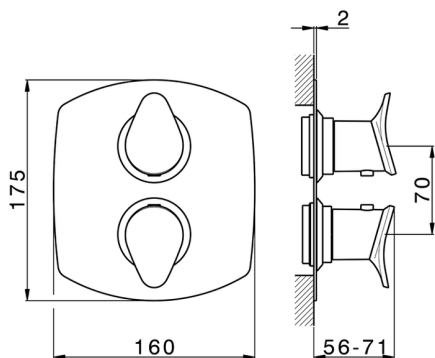

Exposed part for con.thermo.shower valve 1-outlet THERMO_HC007300

MODEL **HC007300**

Exposed part for 1-outlet thermostatic mixer, with stop valve, without concealed part, for item ZB007300

AVAILABLE FINISHINGS

-  **21** 21 Chrome
-  **2P** 2P Rose Gold
-  **2Q** 2Q Black Titanium
-  **40** 40 Matt Black
-  **4Q** 4Q Matt White
-  **6T** 6T Chrome/Matt Black

CHARACTERISTICS

Installation **Concealed**
 Required concealed parts **ZB007300**

1-Outlet Concealed thermostatic shower mixer, Stopvalve, without trim kit

AVAILABLE FINISHINGS

CHARACTERISTICS

Installation	Concealed
Cartridge Spare Parts	24.04A.PP
8x20 Plus P Thermostatic Valve	
Concealed	1

Piastra/Plate/Plaque/Platte/Placa

2-3mm: XX 25-40 YY 76-91

10 mm: XX 16-31 YY 65-80

Thermostatic

The Huber thermostatic is your personal water manager, helping you to handle, control and save water and energy.