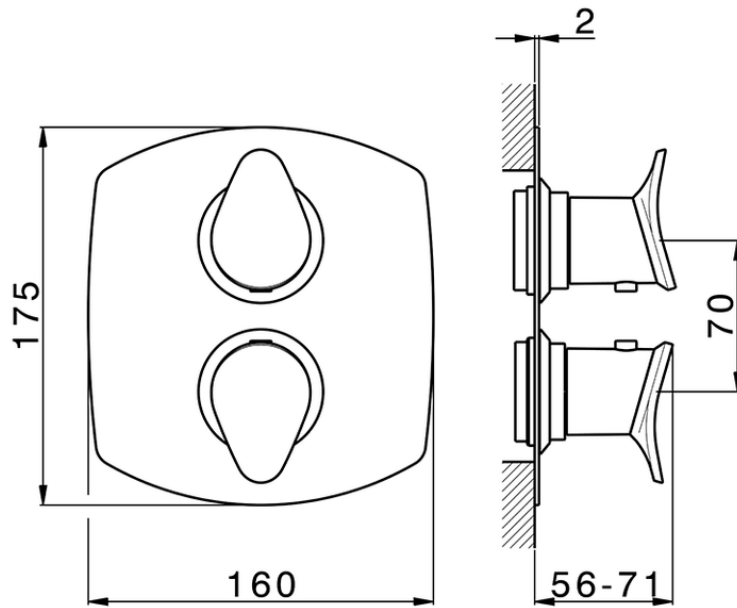

## Exposed part for con.thermo.shower valve 1-outlet THERMO\_HC007300

HC007300

<https://en.huberitalia.com/exposed-part-for-con-thermo-shower-valve-1-outlet-thermo-hc007300>

Piastra/Plate/Plaque/Platte/Placa

2-3mm: XX 25-40 YY 76-91

10 mm: XX 16-31 YY 65-80

ZB007300

<https://en.huberitalia.com/1-outlet-concealed-thermostatic-shower-valve-concealed-zb007300>

2025-01-08