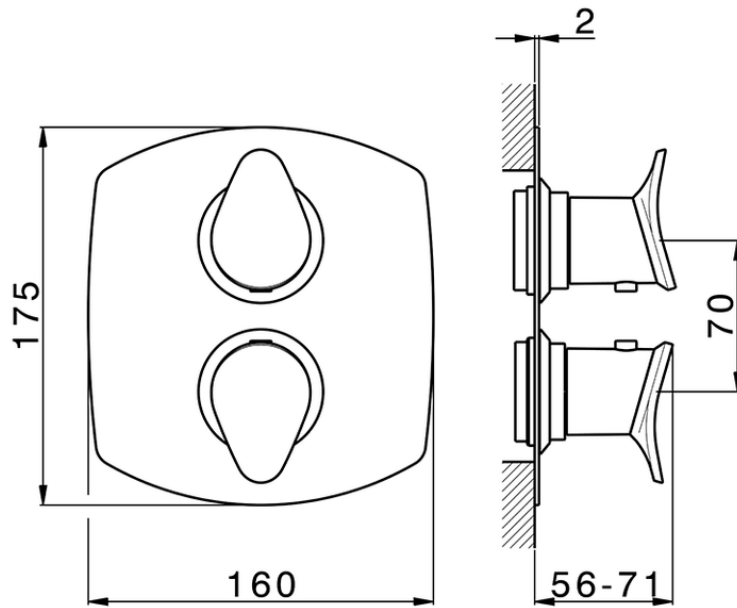

## Exposed part for con.thermo.shower valve 1-outlet THERMO\_HC007300

HC007300

<https://en.huberitalia.com/exposed-part-for-con-thermo-shower-valve-1-outlet-thermo-hc007300>

## Piastra/Plate/Plaque/Platte/Placa

2-3mm: XX 25-40 YY 76-91

10 mm: XX 16-31 YY 65-80

ZB007300

<https://en.huberitalia.com/1-outlet-concealed-thermostatic-shower-valve-concealed-zb007300>

2025-01-08