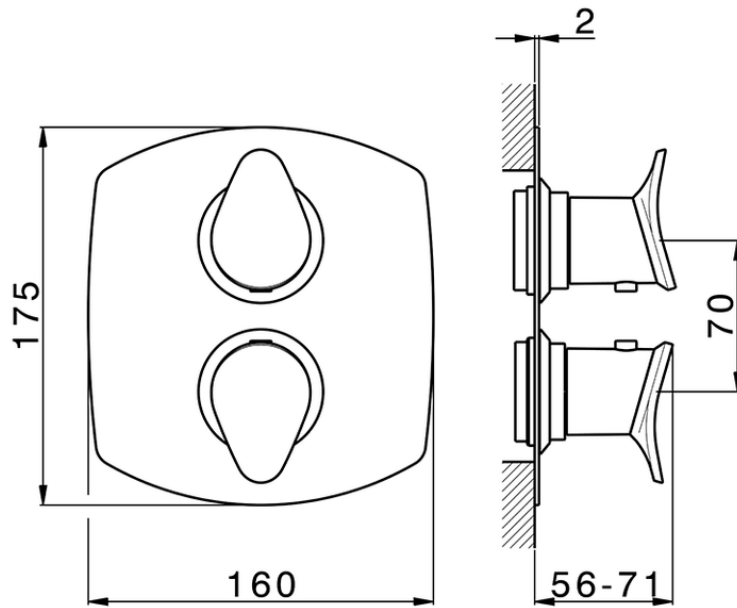

Exposed part for con.thermo.shower valve 1-outlet THERMO_HC007300

HC007300

<https://en.huberitalia.com/exposed-part-for-con-thermo-shower-valve-1-outlet-thermo-hc007300>

Piastra/Plate/Plaque/Platte/Placa

2-3mm: XX 25-40 YY 76-91

10 mm: XX 16-31 YY 65-80

ZB007300

<https://en.huberitalia.com/1-outlet-concealed-thermostatic-shower-valve-concealed-zb007300>

2025-01-08