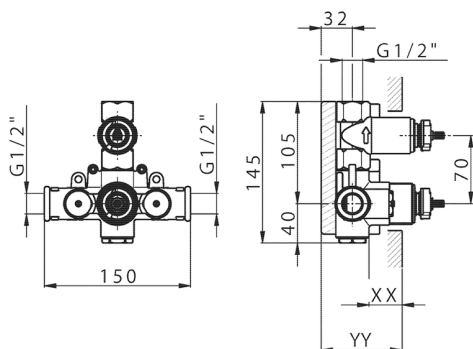

## 1-outlet Concealed thermostatic shower valve CONCEALED\_ZB007300

MODEL **ZB007300**

1-Outlet Concealed thermostatic shower mixer, Stopvalve, without trim kit

AVAILABLE FINISHINGS

**04** 04 Without finishing

CHARACTERISTICS

Installation **Concealed**

Cartridge Spare Parts **24.04A.PP**

**8x20 Plus P Thermostatic Valve**

Concealed **1**

Piastra/Plate/Plaque/Platte/Placa

2-3mm: XX 25-40 YY 76-91

10 mm: XX 16-31 YY 65-80