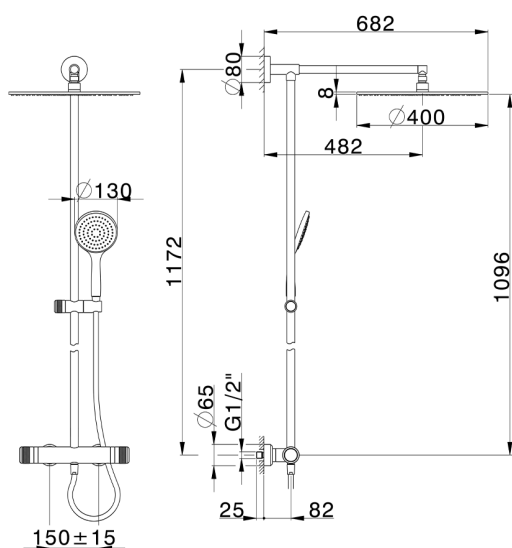

2-function Thermostatic shower set COLUMNS_CRC78010

MODEL **CRC78010**

2-function Thermostatic shower set, 2-outlet devia stop, not adjustable column, sliding handshower holder, 130 mm ABS Emotion one spray handshower, D.400 mm 8 mm Brass thick round showerhead, 150 cm SUPREME smooth flexible hose

AVAILABLE FINISHINGS

-  **21** 21 Chrome
-  **2F** 2F Brushed Nickel
-  **2Q** 2Q Black Titanium

CHARACTERISTICS

Cartridge Spare Parts **22.04A.AR - ZZ97279004**

Argo 2 (long filter) Thermostatic Valve

DeviaStop

The Huber Devia Stop technology allows to adjust the water flow and to direct it to the selected output point (overhead soaker, hand shower, etc).

SafeTouch

The Huber SafeTouch system maintains the mixer body cool to the touch during operation.