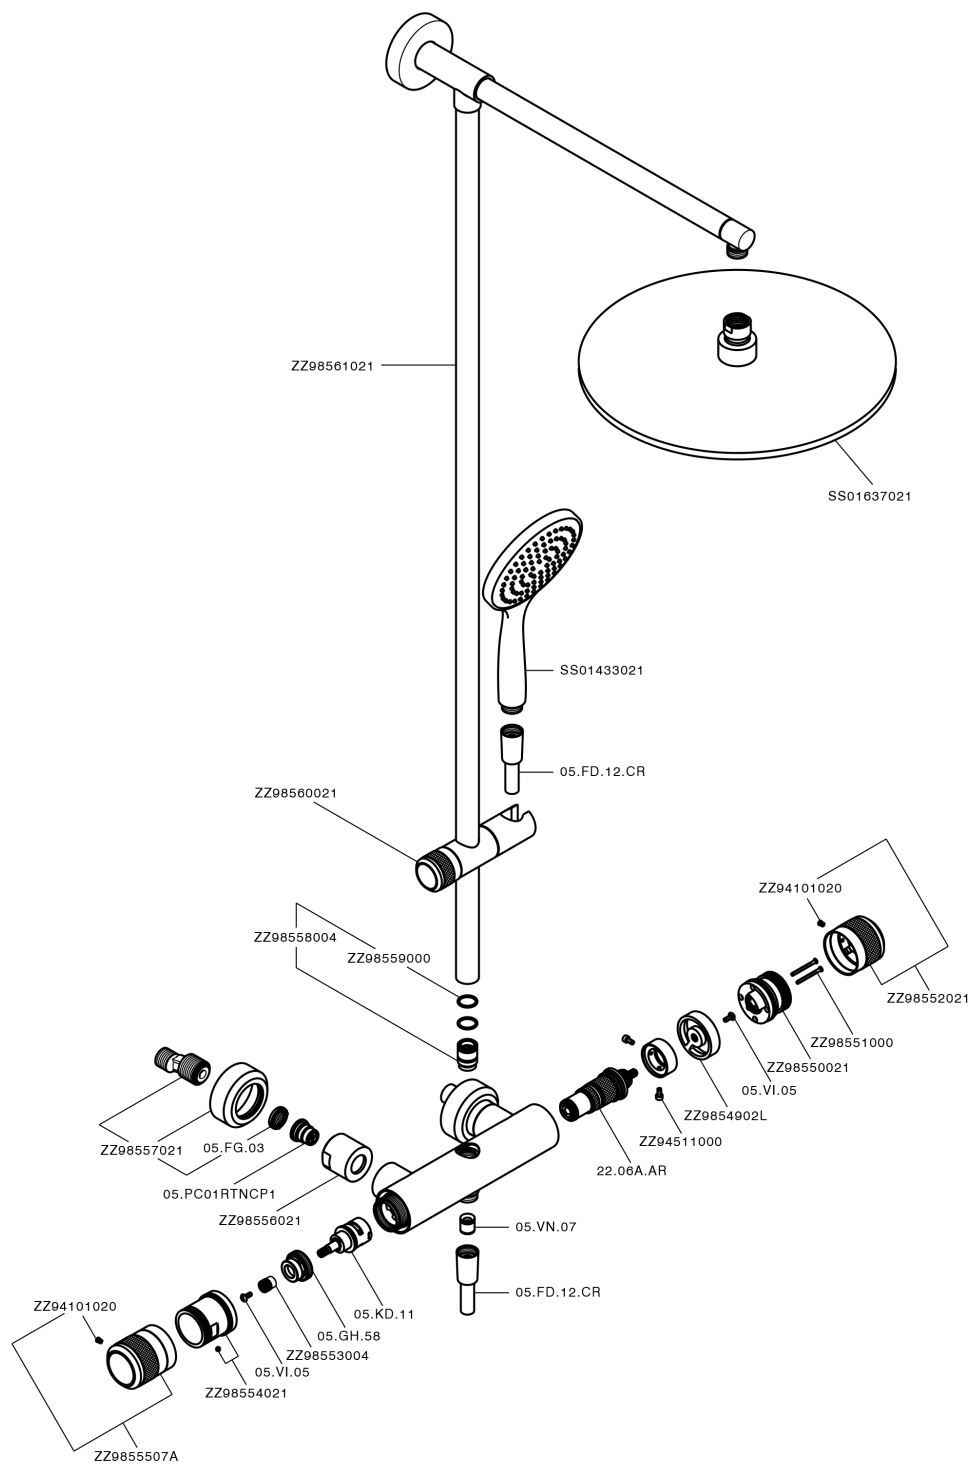

2-function Thermostatic shower set COLUMNS_CRC78010

MODEL **CRC78010**

2-function Thermostatic shower set, 2-outlet devia stop, not adjustable column, sliding handshower holder, 130 mm ABS Emotion one spray handshower, D.400 mm 8 mm Brass thick round showerhead, 150 cm SUPREME smooth flexible hose

AVAILABLE FINISHINGS

-  **21** 21 Chrome
-  **2F** 2F Brushed Nickel
-  **2Q** 2Q Black Titanium

CHARACTERISTICS

Cartridge Spare Parts **22.04A.AR - ZZ97279004**

Argo 2 (long filter) Thermostatic Valve

DeviaStop

The Huber Devia Stop technology allows to adjust the water flow and to direct it to the selected output point (overhead soaker, hand shower, etc).

SafeTouch

The Huber SafeTouch system maintains the mixer body cool to the touch during operation.

Thermostatic

The Huber thermostatic is your personal water manager, helping you to handle, control and save water and energy.

2-function Thermostatic shower set COLUMNS_CRC78010

CRC78010

<https://en.huberitalia.com/2-function-thermostatic-shower-set-columns-crc78010>