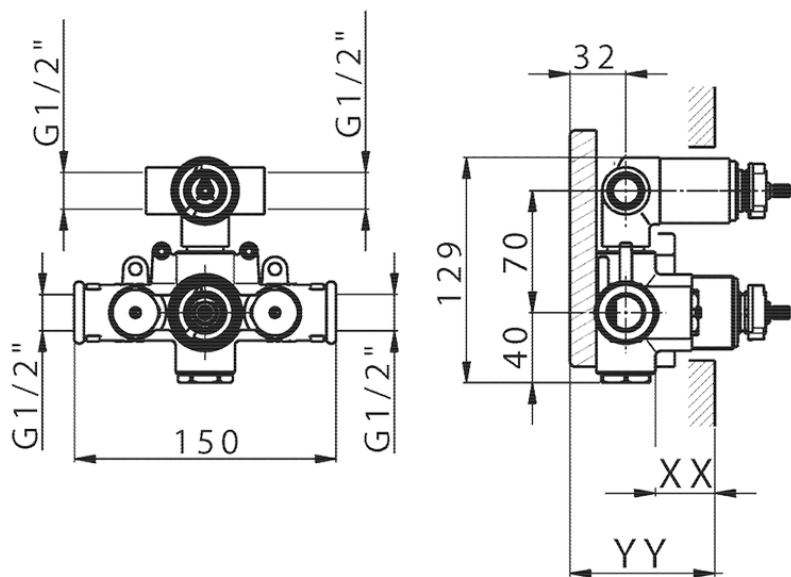

Exposed part for con.thermo.shower valve, 2-outlet THERMO_LY018100

LY018100

<https://en.huberitalia.com/exposed-part-for-con-thermo-shower-valve-2-outlet-thermo-ly018100>

Piastra/Plate/Plaque/Platte/Placa

2-3mm: XX 25-40 YY 76-91

10 mm: XX 16-31 YY 65-80

ZB018101

<https://en.huberitalia.com/2-outlet-concealed-thermostatic-shower-valve-concealed-zb018101>

2026-03-16