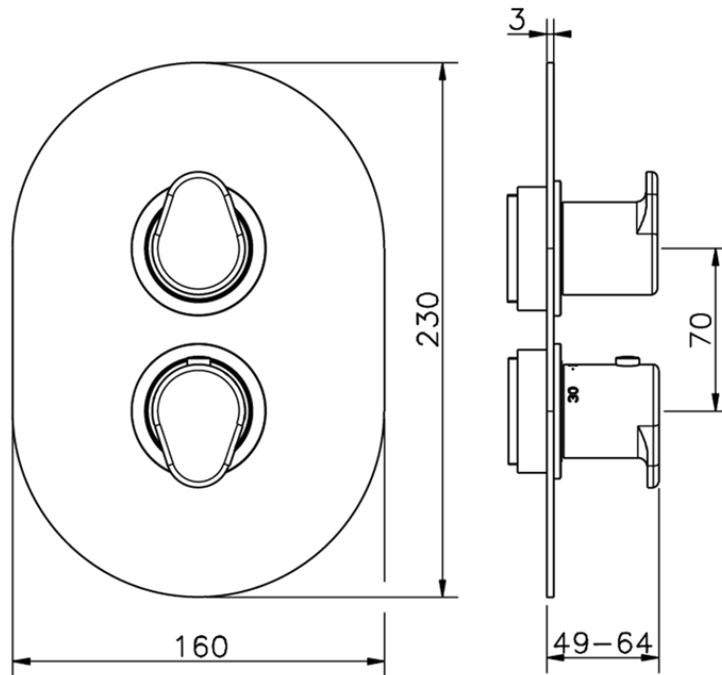

Exposed part for con.thermo.shower valve, 2-outlet THERMO_LY018100

LY018100

<https://en.huberitalia.com/exposed-part-for-con-thermo-shower-valve-2-outlet-thermo-ly018100>

Piastra/Plate/Plaque/Platte/Placa

2-3mm: XX 25-40 YY 76-91

10 mm: XX 16-31 YY 65-80

ZB018101

<https://en.huberitalia.com/2-outlet-concealed-thermostatic-shower-valve-concealed-zb018101>

2026-04-09