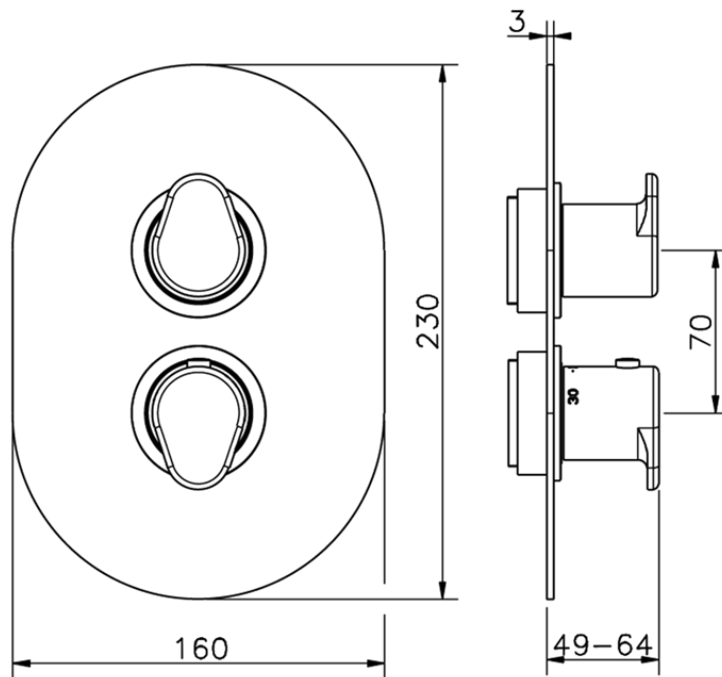

Exposed part for con.thermo.shower valve, 2-outlet THERMO_LY018100

LY018100

<https://en.huberitalia.com/exposed-part-for-con-thermo-shower-valve-2-outlet-thermo-ly018100>

Piastra/Plate/Plaque/Platte/Placa

2-3mm: XX 25-40 YY 76-91

10 mm: XX 16-31 YY 65-80

ZB018101

<https://en.huberitalia.com/2-outlet-concealed-thermostatic-shower-valve-concealed-zb018101>

2026-03-16