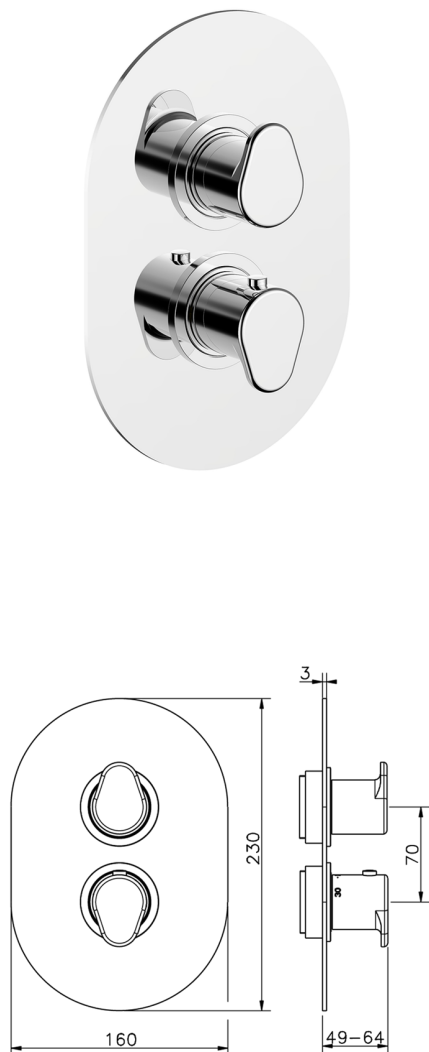

## Exposed part for con.thermo.shower valve, 2-outlet THERMO\_LY018100

MODEL **LY018100**

Exposed part for 2-outlet thermostatic mixer, with 2-outlet diverter, without concealed part, for item ZB018101

### CHARACTERISTICS

Installation **Concealed**  
 Required concealed parts **ZB018101**

## 2-outlet Concealed thermostatic shower valve CONCEALED\_ZB018101

MODEL **ZB018101**

2-outlet Concealed thermostatic mixer, with 2-outlet diverter, without trim kit

AVAILABLE FINISHINGS

**04** 04 Without finishing

CHARACTERISTICS

Installation	<b>Concealed</b>
Cartridge Spare Parts	<b>24.04A.PP</b>
<b>8x20 Plus P Thermostatic Valve</b>	
Concealed	<b>1</b>

Piastra/Plate/Plaque/Platte/Placa

2-3mm: XX 25-40 YY 76-91

10 mm: XX 16-31 YY 65-80