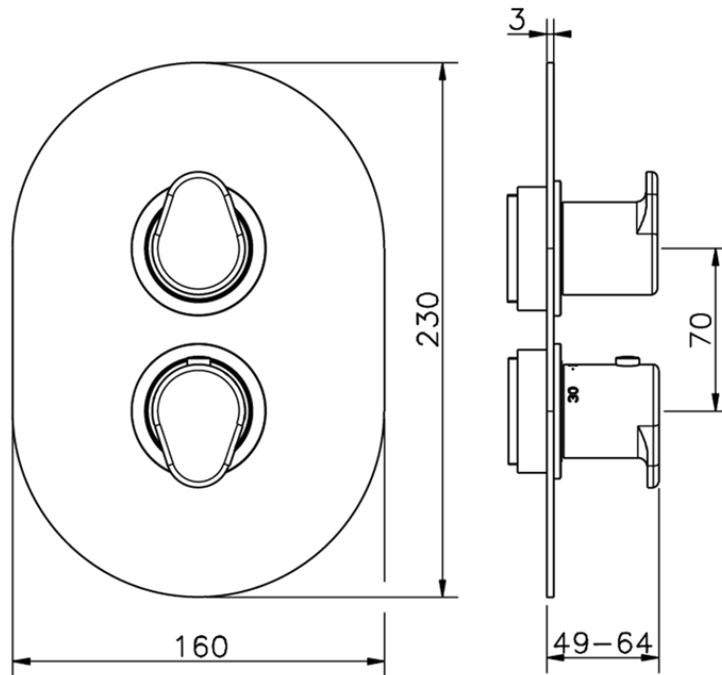

## Exposed part for con.thermo.shower valve, 2-outlet THERMO\_LY018100

LY018100

<https://en.huberitalia.com/exposed-part-for-con-thermo-shower-valve-2-outlet-thermo-ly018100>

## Piastra/Plate/Plaque/Platte/Placa

2-3mm: XX 25-40 YY 76-91

10 mm: XX 16-31 YY 65-80