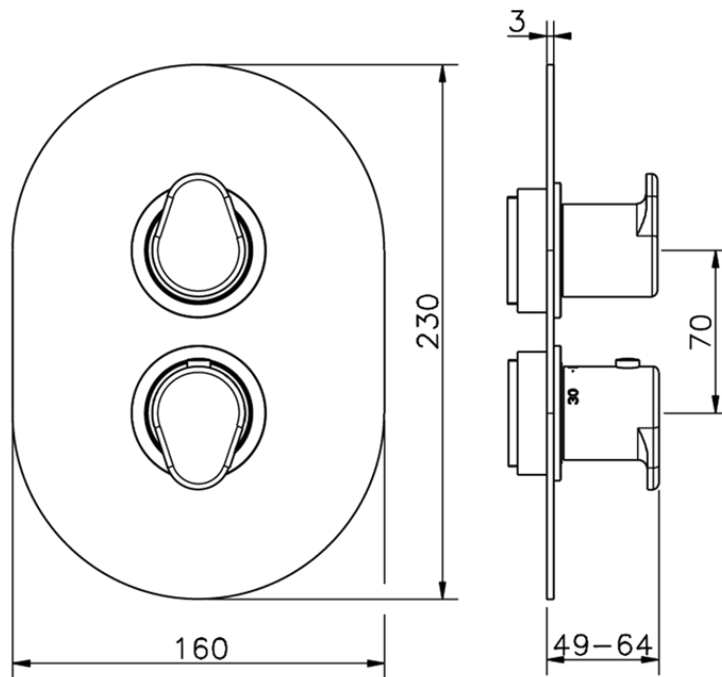

## Exposed part for con.thermo.shower valve, 2-outlet THERMO\_LY018100

LY018100

<https://en.huberitalia.com/exposed-part-for-con-thermo-shower-valve-2-outlet-thermo-ly018100>

## Piastra/Plate/Plaque/Platte/Placa

2-3mm: XX 25-40 YY 76-91

10 mm: XX 16-31 YY 65-80

ZB018101

<https://en.huberitalia.com/2-outlet-concealed-thermostatic-shower-valve-concealed-zb018101>

2026-05-25