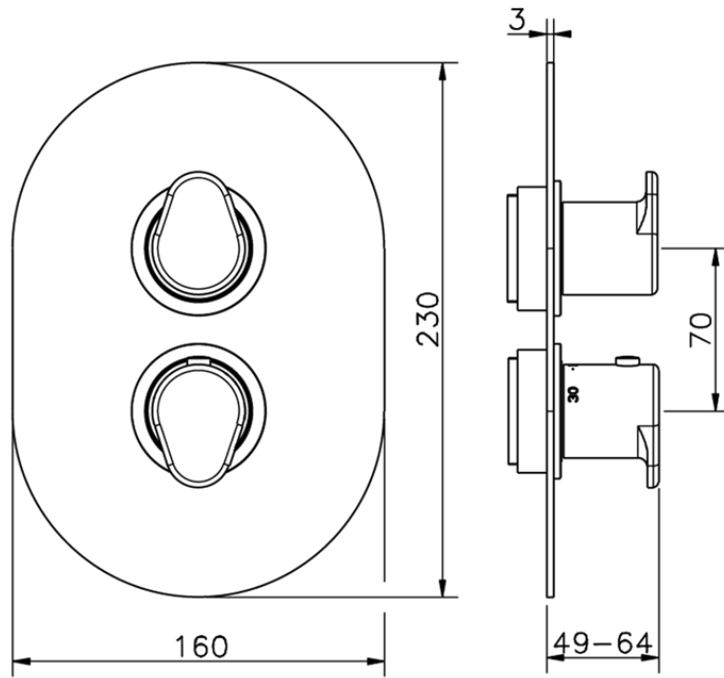

Exposed part for con.thermo.shower valve, 2-outlet THERMO_LY018100

LY018100

<https://en.huberitalia.com/exposed-part-for-con-thermo-shower-valve-2-outlet-thermo-ly018100>

Piastra/Plate/Plaque/Platte/Placa

2-3mm: XX 25-40 YY 76-91

10 mm: XX 16-31 YY 65-80