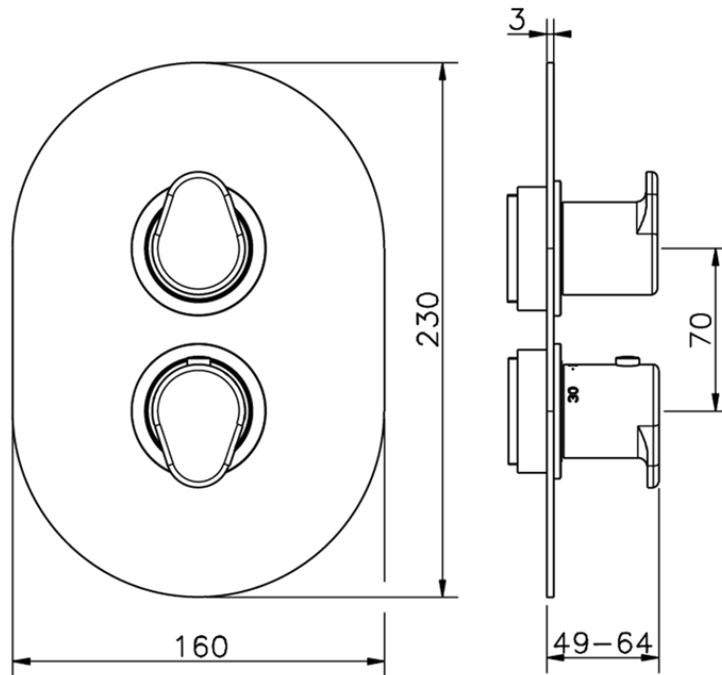

Exposed part for con.thermo.shower valve, 2-outlet THERMO_LY018100

LY018100

<https://en.huberitalia.com/exposed-part-for-con-thermo-shower-valve-2-outlet-thermo-ly018100>

Piastra/Plate/Plaque/Platte/Placa

2-3mm: XX 25-40 YY 76-91

10 mm: XX 16-31 YY 65-80

ZB018101

<https://en.huberitalia.com/2-outlet-concealed-thermostatic-shower-valve-concealed-zb018101>

2026-05-25