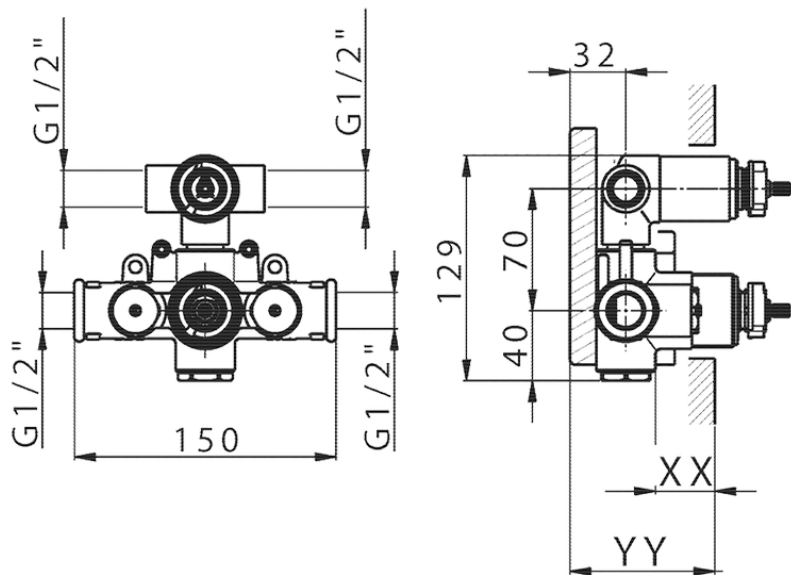

Exposed part for con.thermo.shower valve, 2-outlet THERMO_LY018100

LY018100

<https://en.huberitalia.com/exposed-part-for-con-thermo-shower-valve-2-outlet-thermo-ly018100>

Piastra/Plate/Plaque/Platte/Placa

2-3mm: XX 25-40 YY 76-91

10 mm: XX 16-31 YY 65-80