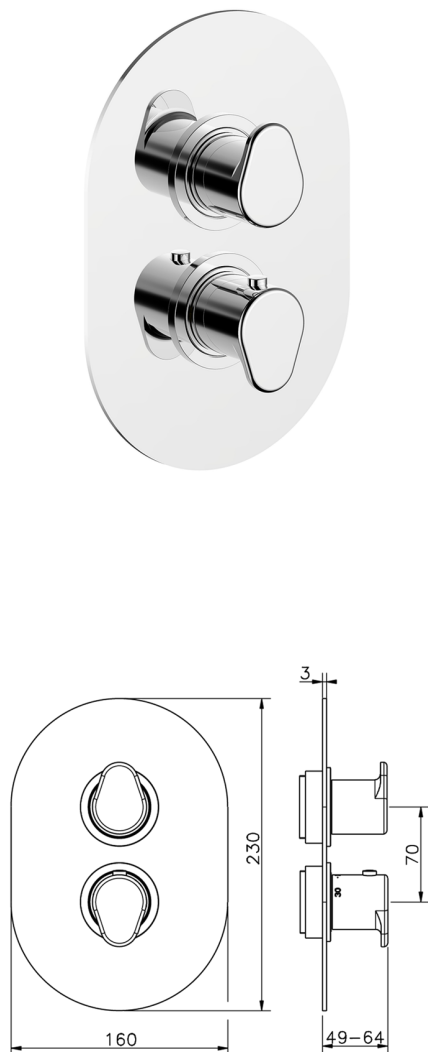

## Exposed part for con.thermo.shower valve, 2-outlet THERMO\_LY018100

MODEL **LY018100**

Exposed part for 2-outlet thermostatic mixer, with 2-outlet diverter, without concealed part, for item ZB018101

### CHARACTERISTICS

Installation **Concealed**  
 Required concealed parts **ZB018101**

## 2-outlet Concealed thermostatic shower valve CONCEALED\_ZB018101

MODEL **ZB018101**

2-outlet Concealed thermostatic mixer, with 2-outlet diverter, without trim kit

AVAILABLE FINISHINGS

**04** 04 Without finishing

CHARACTERISTICS

Installation **Concealed**

Cartridge Spare Parts **24.04A.PP**

**8x20 Plus P Thermostatic Valve**

Concealed **1**

Piastra/Plate/Plaque/Platte/Placa

2-3mm: XX 25-40 YY 76-91

10 mm: XX 16-31 YY 65-80