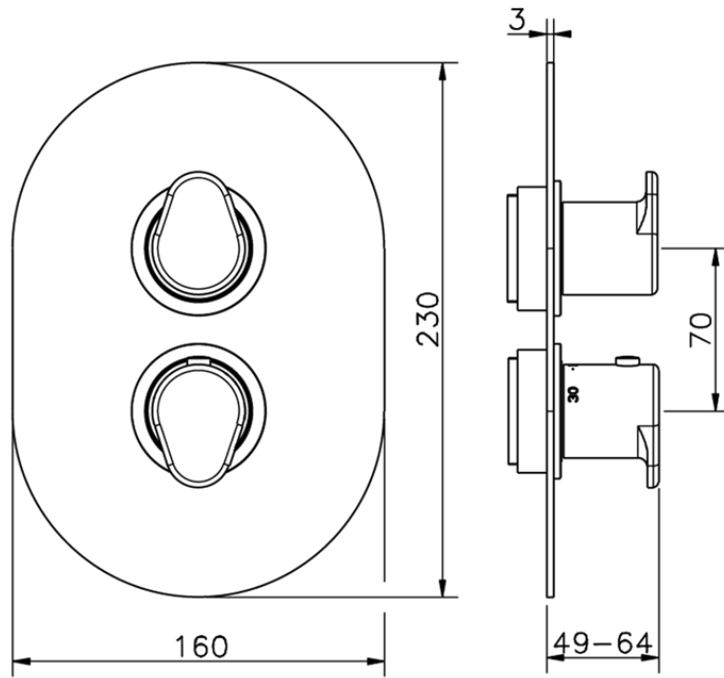

Exposed part for con.thermo.shower valve, 2-outlet THERMO_LY018100

LY018100

<https://en.huberitalia.com/exposed-part-for-con-thermo-shower-valve-2-outlet-thermo-ly018100>

Piastra/Plate/Plaque/Platte/Placa

2-3mm: XX 25-40 YY 76-91

10 mm: XX 16-31 YY 65-80

ZB018101

<https://en.huberitalia.com/2-outlet-concealed-thermostatic-shower-valve-concealed-zb018101>

2026-06-10