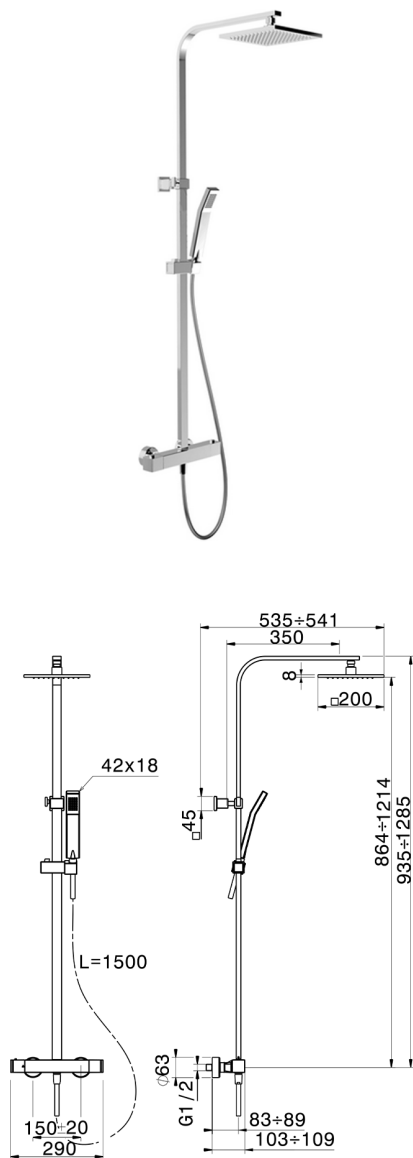

2-function Thermostatic shower set COLUMNS_DDC86040

MODEL **DDC86040**

2-function Thermostatic shower set, 2-outlet devia stop, adjustable riser column, sliding shower bracket, 42x18 mm ABS Quad one spray handshower, 200x200 mm Brass square showerhead, 150 cm smooth SILVERFLEX Flexible Hose

AVAILABLE FINISHINGS

CHARACTERISTICS

Cartridge Spare Parts **22.04A.AR - ZZ97279004**

Argo 2 (long filter) Thermostatic Valve

DeviaStop

The Huber Devia Stop technology allows to adjust the water flow and to direct it to the selected output point (overhead soaker, hand shower, etc).

SafeTouch

The Huber SafeTouch system maintains the mixer body cool to the touch during operation.

Thermostatic

The Huber thermostatic is your personal water manager, helping you to handle, control and save water and energy.