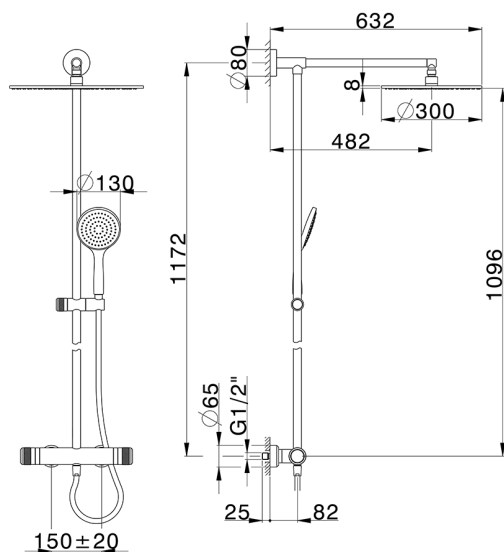

2-function Thermostatic shower set COLUMNS_CRC78020

MODEL **CRC78020**

2-function Thermostatic shower set, 2-outlet devia stop, not adjustable column, sliding handshower holder, 130 mm ABS Emotion one spray handshower, D.300 mm 8 mm Brass thick round showerhead, 150 cm SUPREME smooth flexible hose

AVAILABLE FINISHINGS

-  **21** 21 Chrome
-  **2F** 2F Brushed Nickel
-  **2Q** 2Q Black Titanium

CHARACTERISTICS

Cartridge Spare Parts **22.04A.AR - ZZ97279004**

Argo 2 (long filter) Thermostatic Valve

DeviaStop

The Huber Devia Stop technology allows to adjust the water flow and to direct it to the selected output point (overhead soaker, hand shower, etc).

SafeTouch

The Huber SafeTouch system maintains the mixer body cool to the touch during operation.