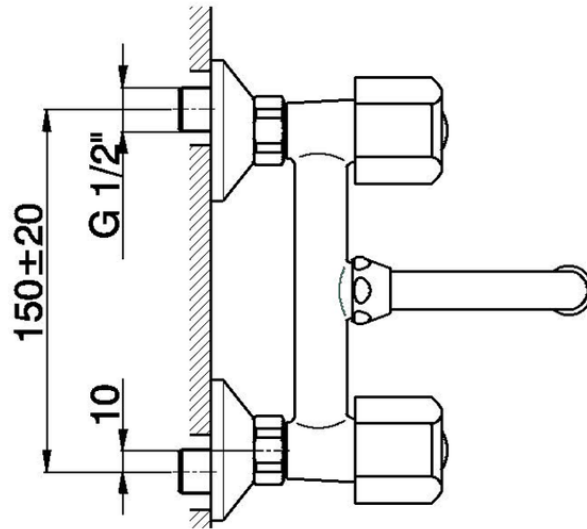

Exposed sink mixer EVA_EV000380

EV000380

<https://en.huberitalia.com/exposed-sink-mixer-eva-ev000380>

2024-12-22