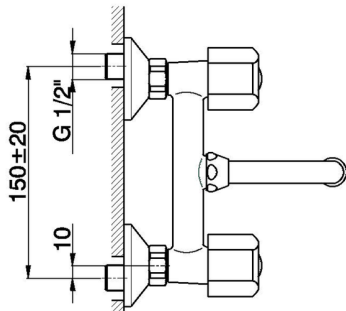

Exposed sink mixer EVA_EV000380

MODEL **EV000380**

Exposed sink mixer, without handles

AVAILABLE FINISHINGS

CHARACTERISTICS

2024-12-22