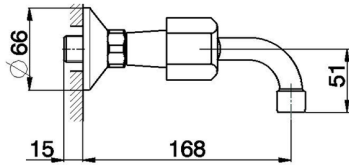

Exposed sink mixer EVA_EV000380

MODEL **EV000380**

Exposed sink mixer, without handles

AVAILABLE FINISHINGS

CHARACTERISTICS

2024-12-22