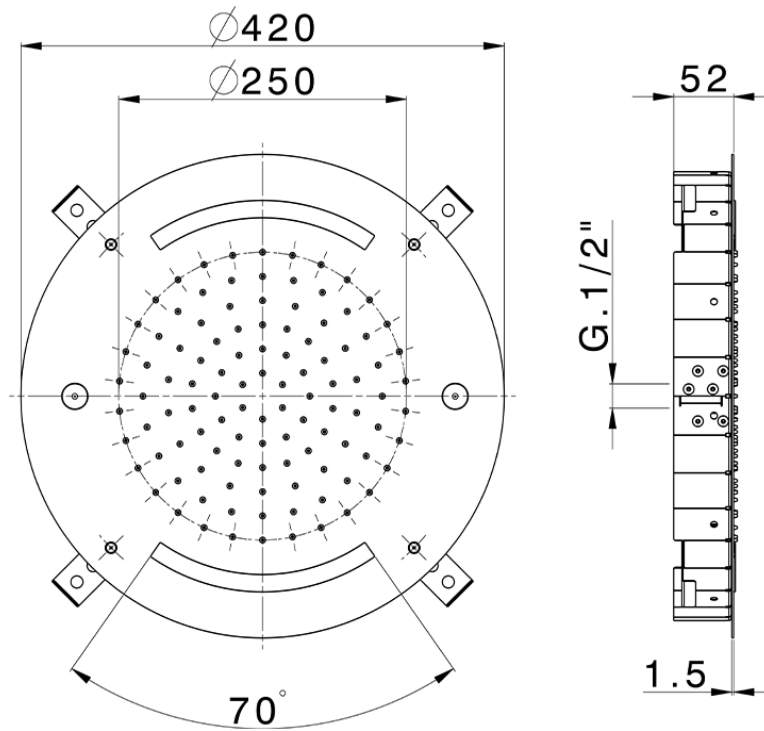

Ø 420 mm Chromotherapy Ceiling showerhead ZEN_ZS1C0020

ZS1C0020

<https://en.huberitalia.com/o-420-mm-chromotherapy-ceiling-showerhead-zen-zs1c0020>

2024-11-15