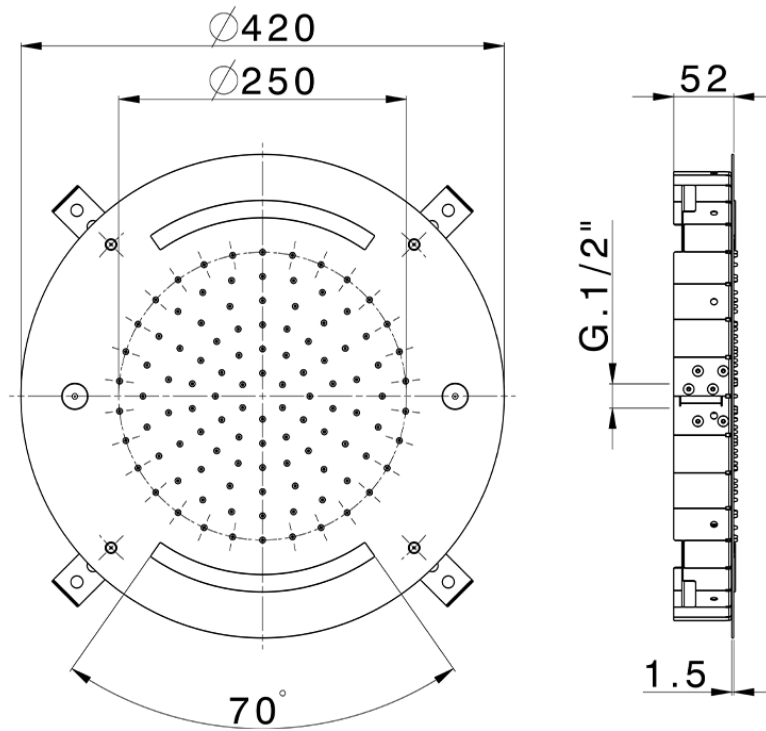

## Ø 420 mm Chromotherapy Ceiling showerhead ZEN\_ZS1C0020

ZS1C0020

<https://en.huberitalia.com/o-420-mm-chromotherapy-ceiling-showerhead-zen-zs1c0020>

2024-11-15