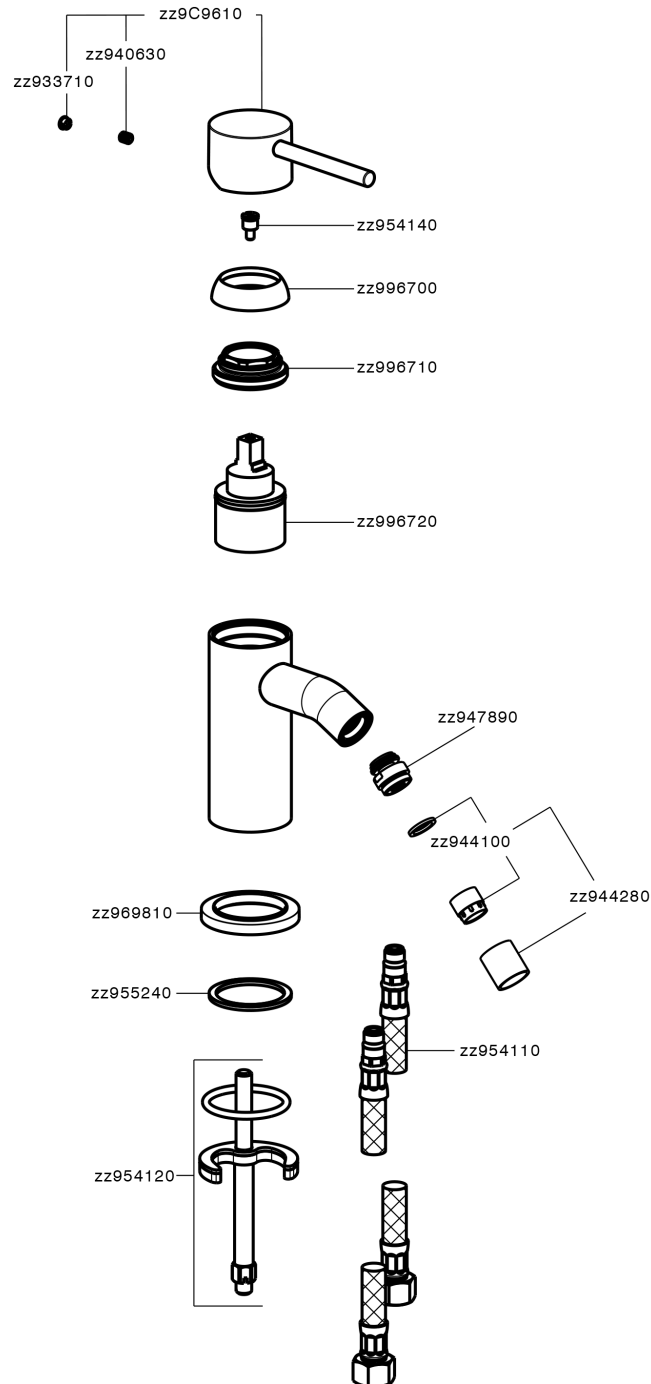

## Single lever bidet mixer K2\_K2000560

K2000560

<https://en.huberitalia.com/single-lever-bidet-mixer-k2-k2000560>

2025-04-08