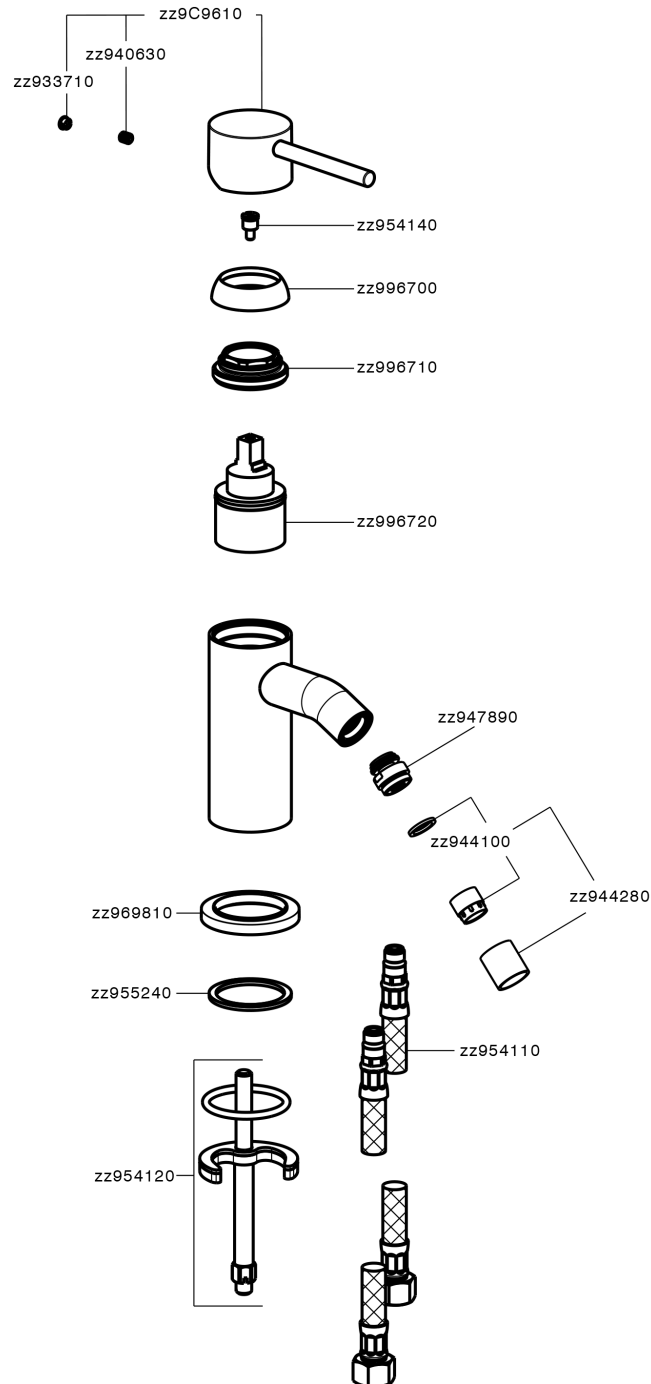

Single lever bidet mixer K2_K2000560

K2000560

<https://en.huberitalia.com/single-lever-bidet-mixer-k2-k2000560>

2025-04-08