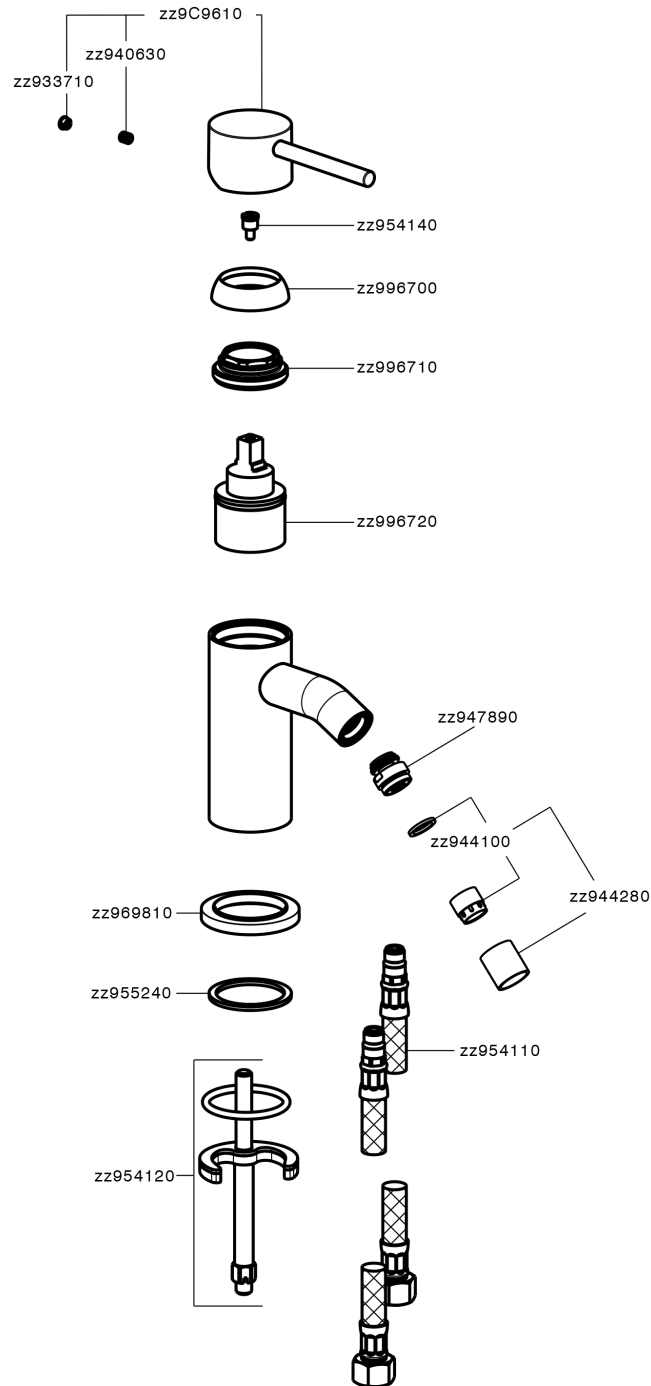

Single lever bidet mixer K2_K2000560

K2000560

<https://en.huberitalia.com/single-lever-bidet-mixer-k2-k2000560>

2025-04-14