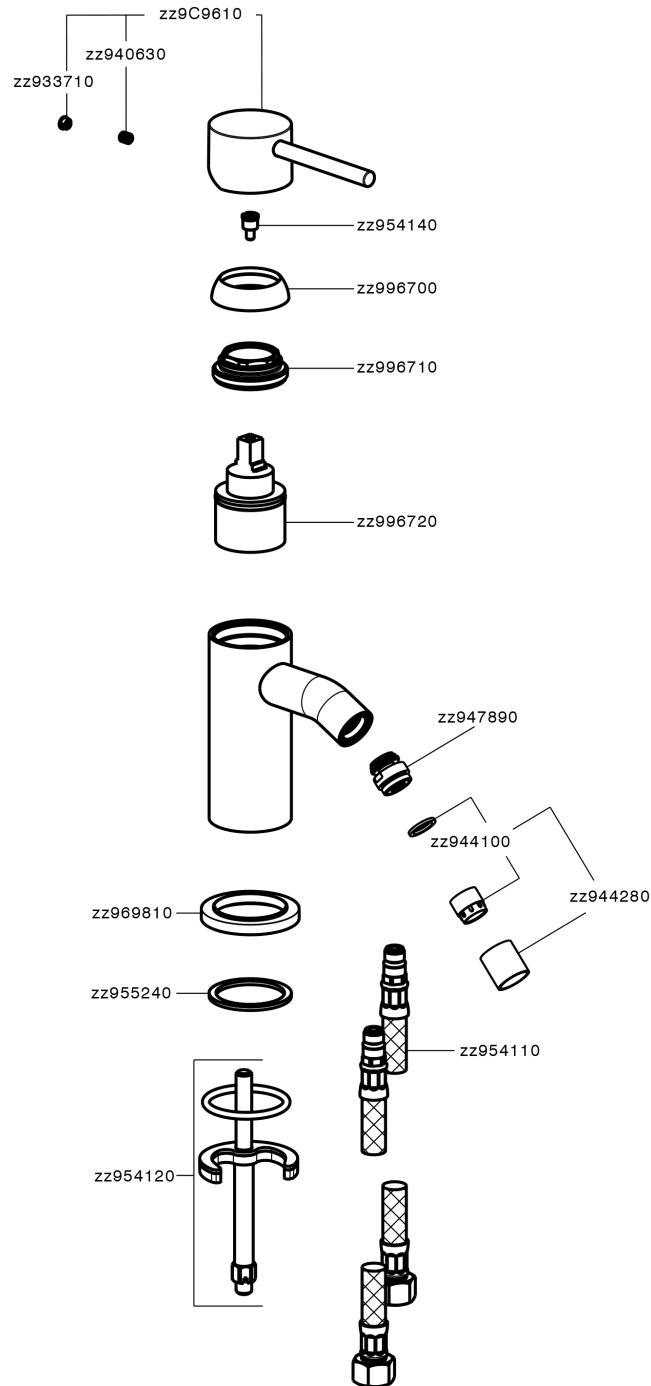

Single lever bidet mixer K2_K2000560

K2000560

<https://en.huberitalia.com/single-lever-bidet-mixer-k2-k2000560>

2025-04-03