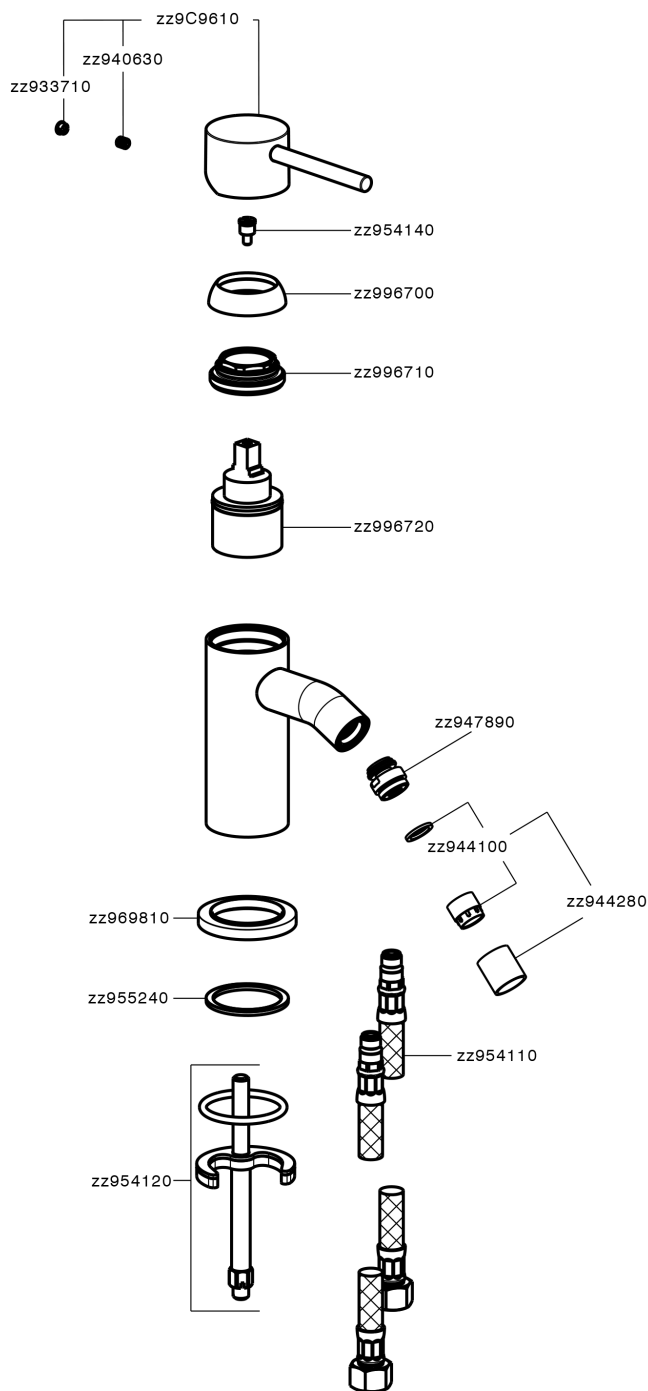

Single lever bidet mixer K2_K2000560

K2000560

<https://en.huberitalia.com/single-lever-bidet-mixer-k2-k2000560>

2025-04-08