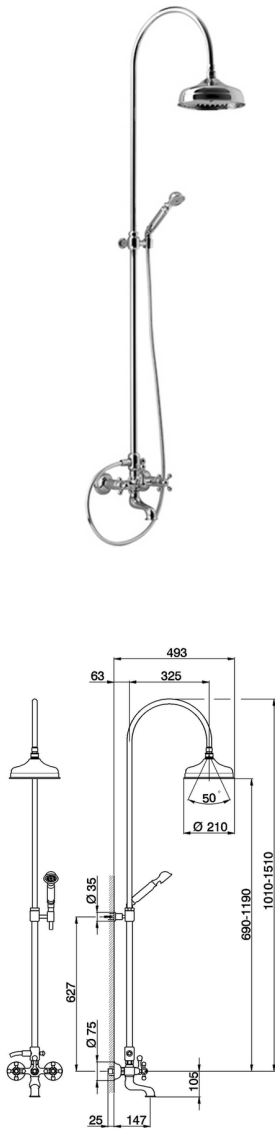

3-function Bath-shower mixer column COLUMNS_AC904151

MODEL **AC904151**

3-function Bath-shower mixer column, 2-outlet diverter, adjustable riser column, not sliding shower bracket, classic D.53 mm Brass one spray handshower, D.210 mm Brass round showerhead, 150 cm flexible hose

AVAILABLE FINISHINGS

-  **21** 21 Chrome
-  **24** 24 Gold
-  **27** 27 Old Bronze
-  **2A** 2A Satin Brushed Nickel
-  **74** 74 Chrome/Gold
-  **2W** 2W Brushed Gold

CHARACTERISTICS

2024-11-15