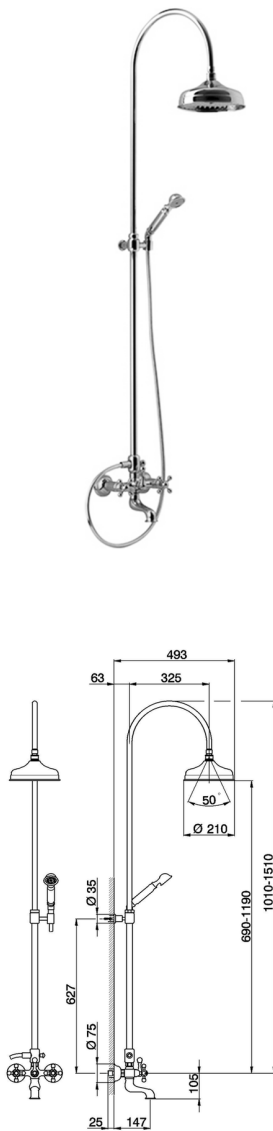

3-function Bath-shower mixer column COLUMNS_AC904151

MODEL **AC904151**

3-function Bath-shower mixer column, 2-outlet diverter, adjustable riser column, not sliding shower bracket, classic D.53 mm Brass one spray handshower, D.210 mm Brass round showerhead, 150 cm flexible hose

AVAILABLE FINISHINGS

-  **21** 21 Chrome
-  **24** 24 Gold
-  **27** 27 Old Bronze
-  **2A** 2A Satin Brushed Nickel
-  **74** 74 Chrome/Gold
-  **2W** 2W Brushed Gold

CHARACTERISTICS

2024-11-15