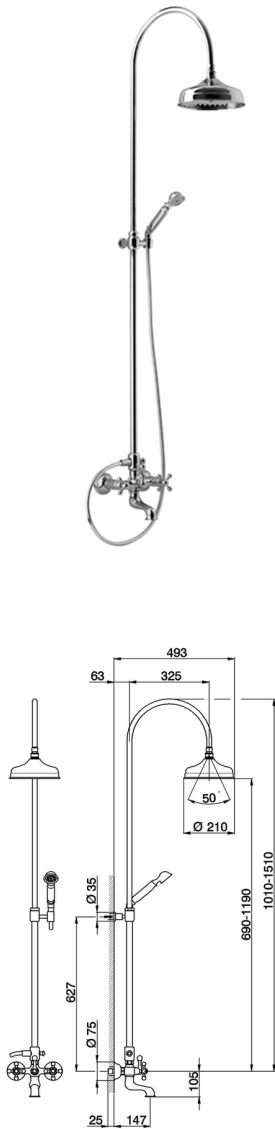

## 3-function Bath-shower mixer column COLUMNS\_AC904151

MODEL **AC904151**

3-function Bath-shower mixer column, 2-outlet diverter, adjustable riser column, not sliding shower bracket, classic D.53 mm Brass one spray handshower, D.210 mm Brass round showerhead, 150 cm flexible hose

### AVAILABLE FINISHINGS

-  **21** 21 Chrome
-  **24** 24 Gold
-  **27** 27 Old Bronze
-  **2A** 2A Satin Brushed Nickel
-  **74** 74 Chrome/Gold
-  **2W** 2W Brushed Gold