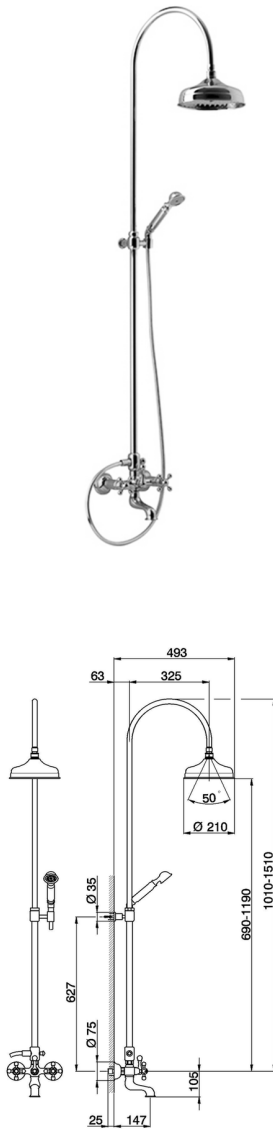

3-function Bath-shower mixer column COLUMNS_AC904151

MODEL **AC904151**

3-function Bath-shower mixer column, 2-outlet diverter, adjustable riser column, not sliding shower bracket, classic D.53 mm Brass one spray handshower, D.210 mm Brass round showerhead, 150 cm flexible hose

AVAILABLE FINISHINGS

-  **21** 21 Chrome
-  **24** 24 Gold
-  **27** 27 Old Bronze
-  **2A** 2A Satin Brushed Nickel
-  **74** 74 Chrome/Gold
-  **2W** 2W Brushed Gold

CHARACTERISTICS

2024-11-15