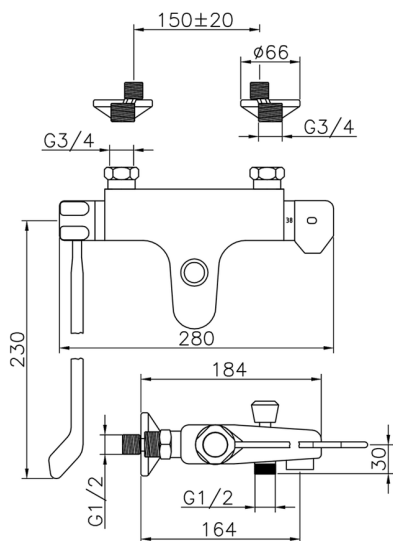

Thermostatic bath mixer COMMUNITY_CLT25030

MODEL **CLT25030**

Thermostatic bath mixer, without shower set, 1/2" M flexible connection, with long lever

AVAILABLE FINISHINGS

21 21 Chrome

CHARACTERISTICS

Cartridge Spare Parts **24.04A.PP**

8x20 Plus P Thermostatic Valve

Thermostatic

The Huber thermostatic is your personal water manager, helping you to handle, control and save water and energy.

2024-12-18