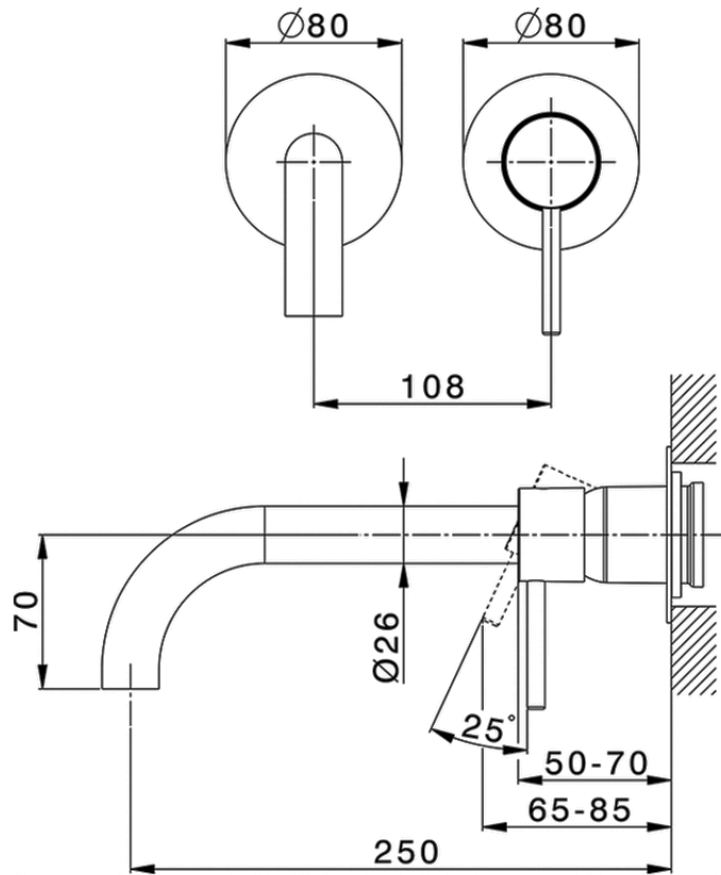

Exposed part for single lever washbasin valve NUOVA KIRUNA\_K200551E

K200551E

<https://en.huberitalia.com/exposed-part-for-single-lever-washbasin-valve-nuova-kiruna-k200551e>

Piastra/Plate/Plaque/Platte/Placa

2-3mm: XX 56-76

10mm: XX 48-68