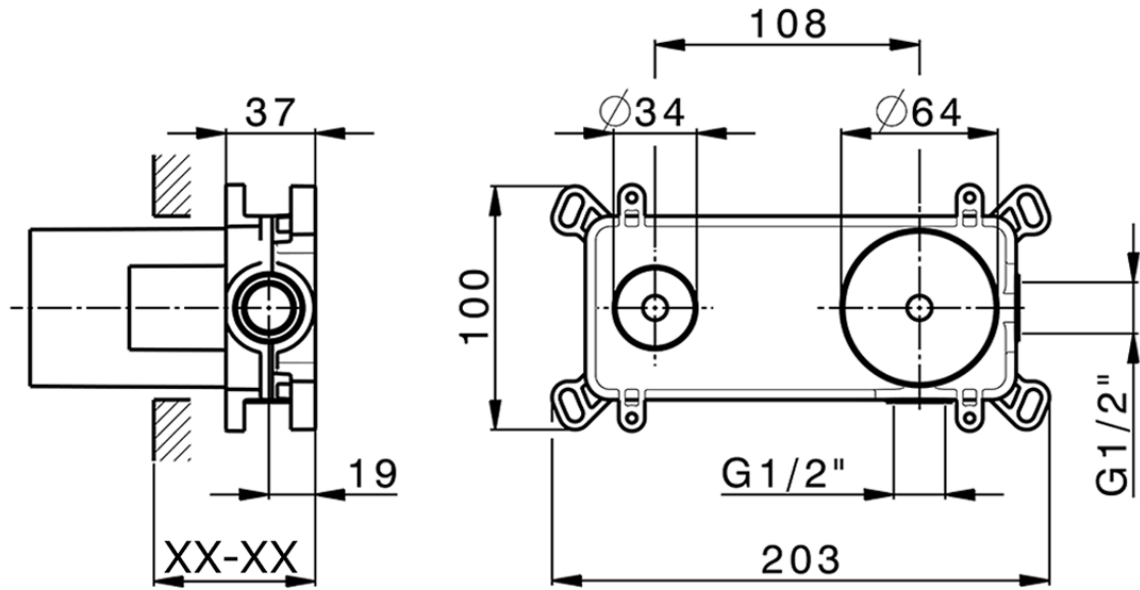

Exposed part for single lever washbasin valve NUOVA KIRUNA\_K200551E

K200551E

<https://en.huberitalia.com/exposed-part-for-single-lever-washbasin-valve-nuova-kiruna-k200551e>

Piastra/Plate/Plaque/Platte/Placa

2-3mm: XX 56-76

10mm: XX 48-68