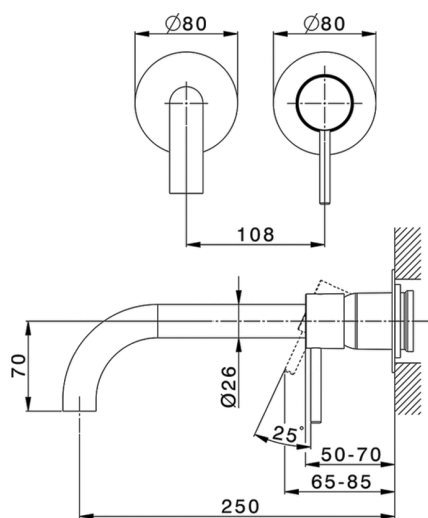

Exposed part for single lever washbasin valve NUOVA KIRUNA_K200551E

MODEL **K200551E**

Exposed part for single lever basin mixer, without concealed part, spout L.250 mm, for item Easy-Box ZB002450 and art.ZB025510

AVAILABLE FINISHINGS

-  **21** 21 Chrome
-  **26** 26 Old Copper
-  **2F** 2F Brushed Nickel
-  **2W** 2W Brushed Gold
-  **40** 40 Matt Black
-  **4Q** 4Q Matt White

CHARACTERISTICS

Installation **Concealed**
 Required concealed parts **ZB002450**

Concealed single lever washbasin mixer Easy-Box CONCEALED_ZB002450

MODEL **ZB002450**

Concealed single lever washbasin mixer
Easy-Box, with protection guard box, without trim kit

AVAILABLE FINISHINGS

CHARACTERISTICS

Concealed **1**
Cartridge Spare Parts **ZZ95409000**
35 mm Cartridge

Piastra/Plate/Plaque/Platte/Placa

2-3mm: XX 56-76

10mm: XX 48-68

EcoStop

EcoStop feature limits water flow to approximately 50% of maximum output with one point of resistance on setting. Push slightly past the middle stop only when full water output is required. This will save water up to 50%.