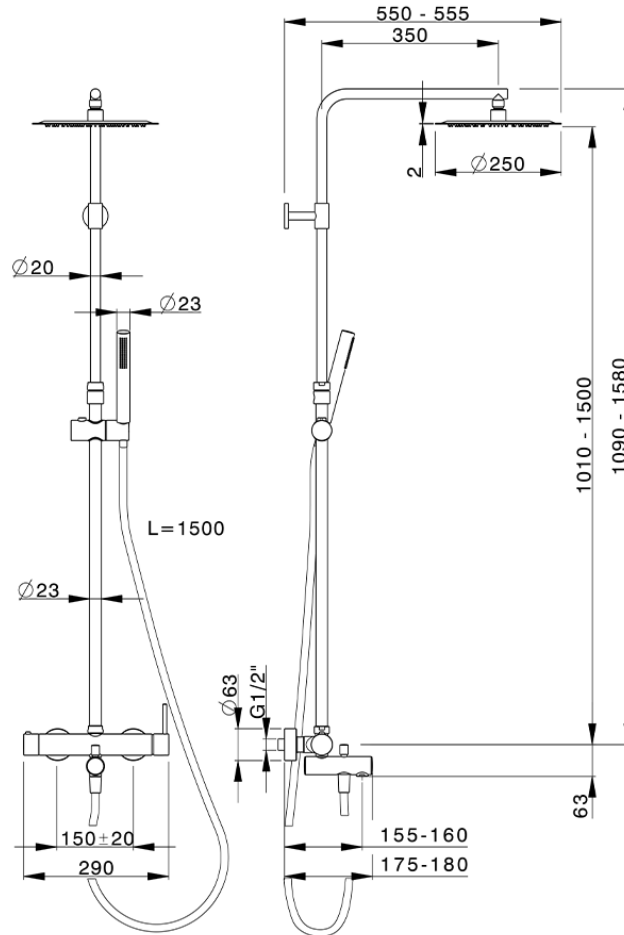

3-function single lever bath set COLUMNS_MT004160

MT004160

<https://en.huberitalia.com/3-function-single-lever-bath-set-columns-mt004160>

2024-11-15