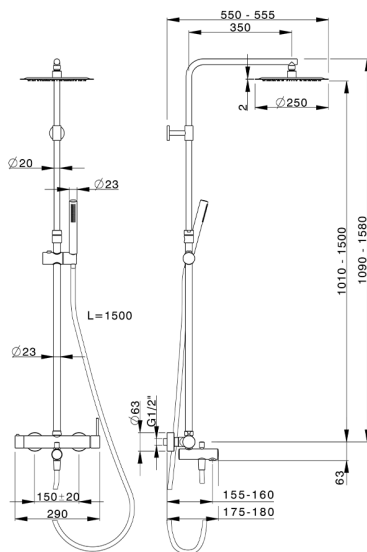

## 3-function single lever bath set COLUMNS\_MT004160

MODEL **MT004160**

3-function single lever bath set, adjustable riser column, 23 mm Brass One Spray handshower, 250 mm round showerhead 2 mm thick INOX, 150 cm smooth SUPREME Flexible Hose

AVAILABLE FINISHINGS

**21** 21 Chrome

CHARACTERISTICS

Cartridge Spare Parts **ZZ95435000**

**35 mm Cartridge**

2024-11-15