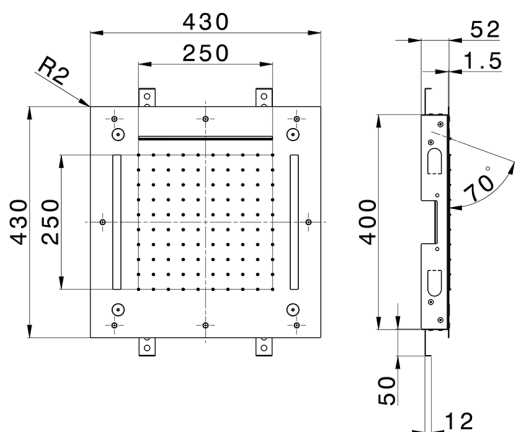

430x430 mm Chromotherapy Ceiling showerhead ZEN_ZS1C0065

MODEL **ZS1C0065**

430x430 mm Chromotherapy Ceiling showerhead, rain, spaying functions, waterfall, chromotherapy functions, built-in control included, Stainless Steel AISI 304