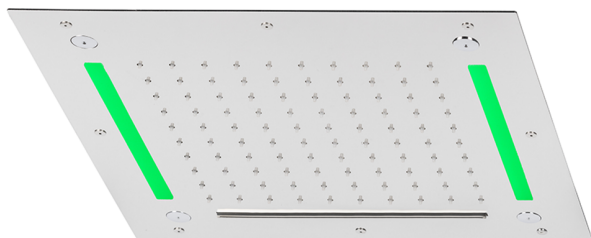

430x430 mm Chromotherapy Ceiling showerhead ZEN_ZS1C0065

MODEL **ZS1C0065**

430x430 mm Chromotherapy Ceiling showerhead, rain, spaying functions, waterfall, chromotherapy functions, built-in control included, Stainless Steel AISI 304

AVAILABLE FINISHINGS

-  **40** 40 Matt Black
-  **4Q** 4Q Matt White
-  **5G** 5G Rose Gold
-  **D1** D1 Brushed Inox
-  **D2** D2 Polished Inox

CHARACTERISTICS

2024-11-15