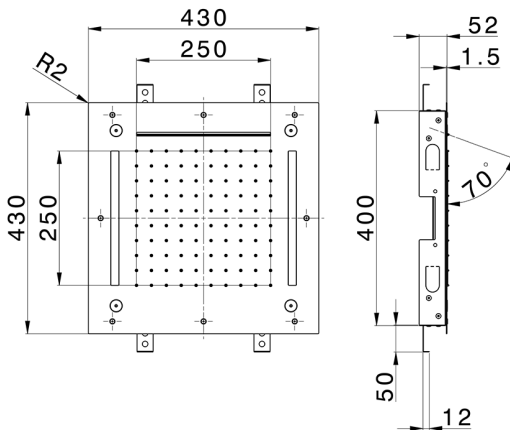

430x430 mm Chromotherapy Ceiling showerhead ZEN_ZS1C0065

MODEL **ZS1C0065**

430x430 mm Chromotherapy Ceiling showerhead, rain, spaying functions, waterfall, chromotherapy functions, built-in control included, Stainless Steel AISI 304