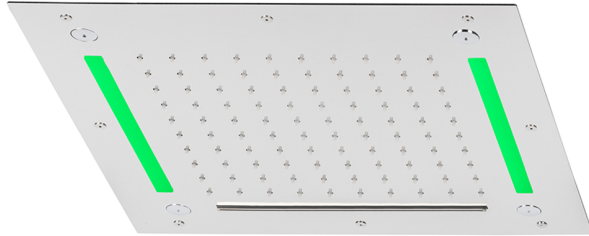

430x430 mm Chromotherapy Ceiling showerhead ZEN_ZS1C0065

MODEL **ZS1C0065**

430x430 mm Chromotherapy Ceiling showerhead, rain, spaying functions, waterfall, chromotherapy functions, built-in control included, Stainless Steel AISI 304

AVAILABLE FINISHINGS

-  **40** 40 Matt Black
-  **4Q** 4Q Matt White
-  **5G** 5G Rose Gold
-  **D1** D1 Brushed Inox
-  **D2** D2 Polished Inox

CHARACTERISTICS

2024-11-15