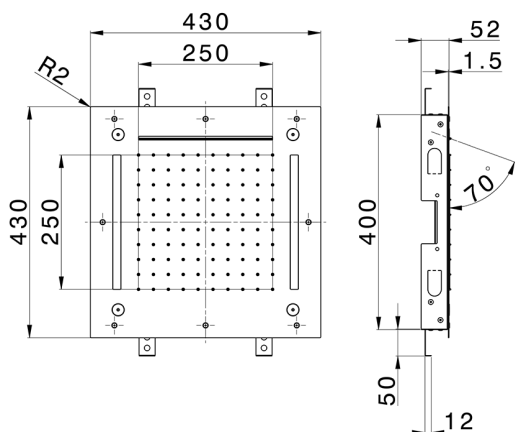

## 430x430 mm Chromotherapy Ceiling showerhead ZEN\_ZS1C0065

MODEL **ZS1C0065**

430x430 mm Chromotherapy Ceiling showerhead, rain, spaying functions, waterfall, chromotherapy functions, built-in control included, Stainless Steel AISI 304