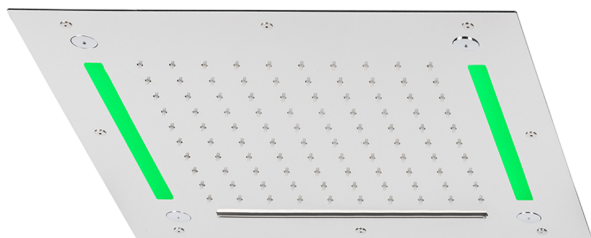

## 430x430 mm Chromotherapy Ceiling showerhead ZEN\_ZS1C0065

MODEL **ZS1C0065**

430x430 mm Chromotherapy Ceiling showerhead, rain, spaying functions, waterfall, chromotherapy functions, built-in control included, Stainless Steel AISI 304

### AVAILABLE FINISHINGS

-  **40** 40 Matt Black
-  **4Q** 4Q Matt White
-  **5G** 5G Rose Gold
-  **D1** D1 Brushed Inox
-  **D2** D2 Polished Inox