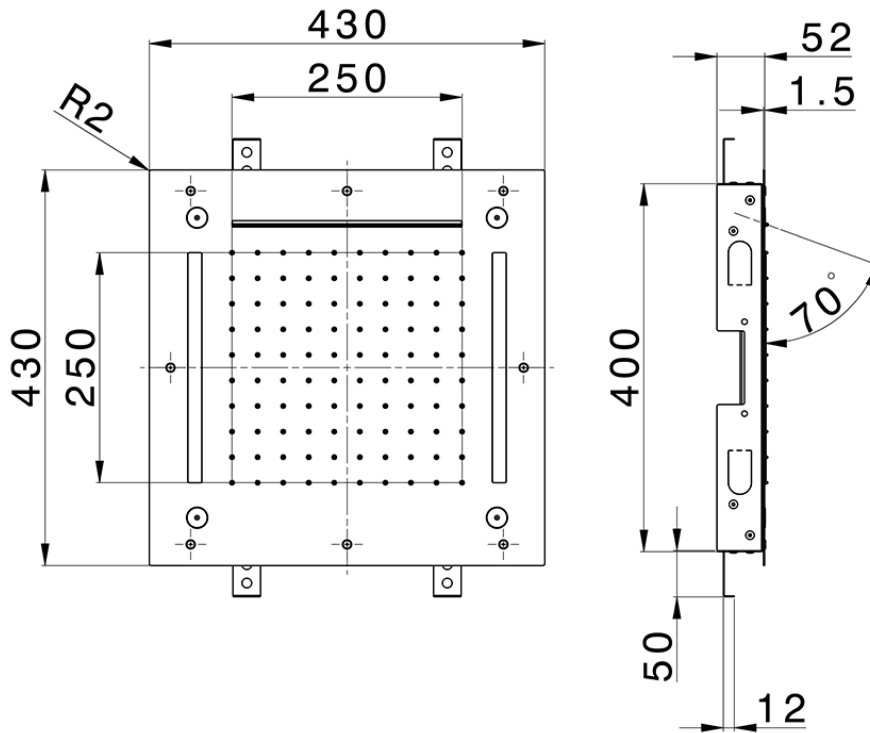

430x430 mm Chromotherapy Ceiling showerhead ZEN_ZS1C0065

ZS1C0065

<https://en.huberitalia.com/430x430-mm-chromotherapy-ceiling-showerhead-zen-zs1c0065>

2024-11-15